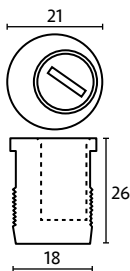

SDH-SBS	£2.84
---------	-------

Galvanised Waterbar

Flat Galvanised Waterbar in a choice of 1m, 2m and 3m lengths. 1 & 2m (28 x 4mm), 3m (30 x 5mm)

CODE	PRICE
TWB1	£5.69
TWB2	£11.34
GWB3FLAT	£25.47

Plastic Weatherbar

- Available in 1m or 2.4m lengths
- PWB1 available in Brown
- PWB2.4 White or Brown

CODE	PRICE
PWB1	£3.38
PWB2.4	£11.45

Thimble Keep

SDH-TK

£2.01  
ex VAT

BOXED IN: 100

SDH Threshold Keep

- Perfect keep solution for single shootbolts into a threshold