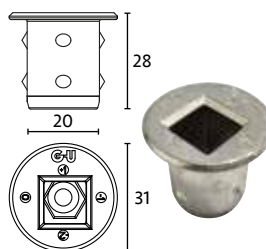

22mm Single Shootbolt Keep

- Allen key adjustable

SDH-SK-HD

£6.55
ex VAT