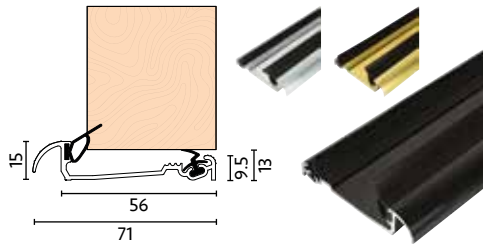

MXS15-56 (for 56mm doors)

- Accepts MWK Striker block and SDH Thimble keeps
- Double EPDM seals
- Self-Draining cill

Price Ali or Gold / Price for Black

CODE	SIZE	PRICE
MXS15-56-1000	1m	from £17.94
MXS15-56-2000	2m	from £27.45
MXS15-56-3000	3m	from £41.00
MXS15-56-3000BL	3m	£61.40