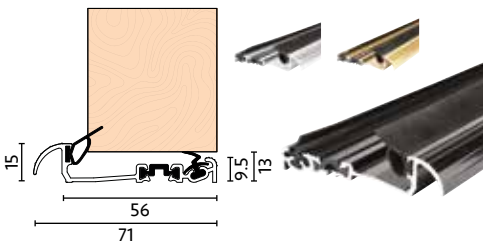

MXS15-56RITB (for 56mm doors)

- Accepts MWK Striker block and SDH Thimble keeps
- Double EPDM seals
- Self-Draining cill

THERMALLY BROKEN THRESHOLD (3M LENGTH)

Price Ali or Gold / Price for Black

CODE	SIZE	PRICE
MXS15-56RITB	3m	from £68.75
MXS15-56RITB-BL	3m	£82.74