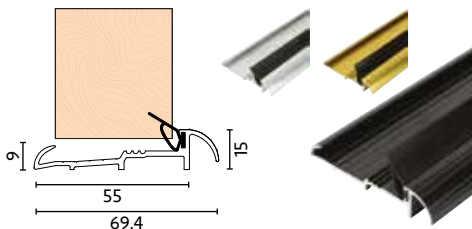

MXS15-68RITB (for 56mm doors)

- Accepts MWK Striker block and SDH Thimble keeps
- Double EPDM seals
- Self-Draining cill

THERMALLY BROKEN THRESHOLD (3M LENGTH)

Price Ali or Gold / Price for Black

CODE	SIZE	PRICE
MXS15-68RITB-3000	3m	from £62.20
<b>MXS15-68RITB-3000-BL</b>	<b>3m</b>	<b>£74.65</b>

OUTWARD OPENING

OUM4 (for 44mm & 56mm doors)

- Accepts MWK Striker block and SDH Thimble keeps
- Self-Draining cill

Price Ali or Gold / Price for Black

CODE	SIZE	PRICE
OUM4-1000	1m	from £17.52
OUM4-2000	2m	from £31.24
OUM4-3000	3m	from £48.23
<b>OUM4-3000BL</b>	<b>3m</b>	<b>£63.35</b>