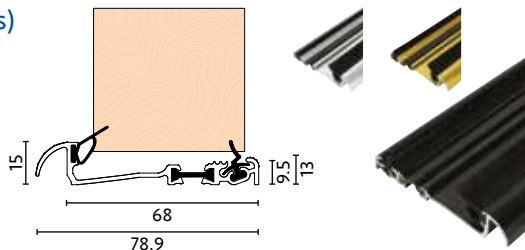

MXS15-68RITB (for 56mm doors)

- Accepts MWK Striker block and SDH Thimble keeps
- Double EPDM seals
- Self-Draining cill

THERMALLY BROKEN THRESHOLD (3M LENGTH)

Price Ali or Gold / Price for Black

CODE	SIZE	PRICE
MXS15-68RITB-3000	3m	from £62.20
MXS15-68RITB-3000-BL	3m	£74.65

OUTWARD OPENING

OUM4 (for 44mm & 56mm doors)

- Accepts MWK Striker block and SDH Thimble keeps
- Self-Draining cill