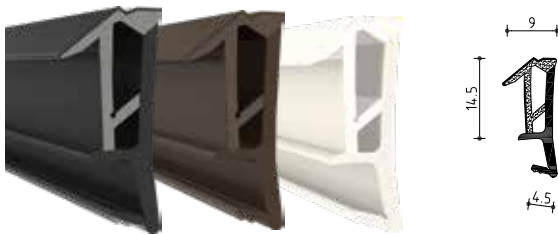

Compression Weather Seal (15mm Rebate)

Available Black, Brown or White
3mm Groove

DEV-124-15-BL/BR/WH
from £76.00 per 100m coil