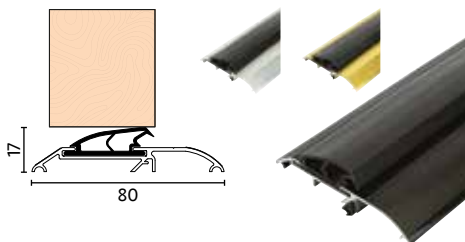

ALL THRESHOLDS SOLD IN 1, 2 AND 3 METRE LENGTHS

INWARD & OUTWARD

TRX (for 44mm doors)

- EPDM Seal is reversible

OTHER SIZES AVAILABLE
PLEASE ASK FOR DETAILS
Price Ali or Gold / Price for Black

CODE	SIZE	PRICE
TRX-3000	3m	from £50.12
TRXBL3000	3m	£76.76

SPECIAL ORDER