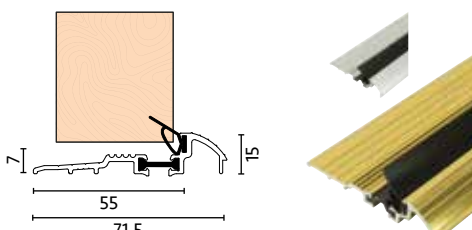

OUM5RITB

- Accepts MWK Striker block and SDH Thimble keeps
- Self-Draining cill

THERMALLY BROKEN THRESHOLD (3M LENGTH)

Price Ali or Gold / Price for Black

CODE	SIZE	PRICE
OUM5RITB-3000	3m	from £60.48
OUM5RITBBL3000	3m	£64.58