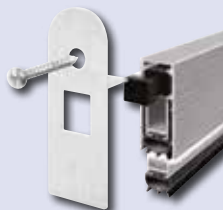

A full list of all thresholds from Exitex is now available online.

Gravis Drop Down Threshold

- For Timber and Security Doors
- 17mm Maximum Drop
- Fixed with stainless steel bracket
- Plunger adjustment
- Trimming lengths up to 150mm on the opposite side to the plunger
- Self-levelling

TECH DRAWING AVAILABLE

926mm  
GRA-DD-926

£22.71  
each

1026mm  
GRA-DD-1026

£24.01  
each

SDH Single Shootbolt Adjustable Strike

- For use when using shoot bolts on windows and doors
- Easy adjustment
- +/- 3mm adjustment