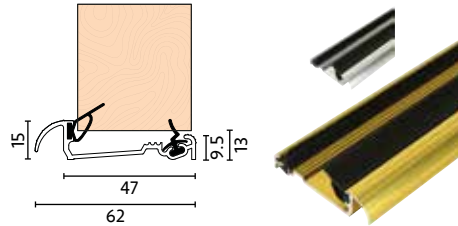

EASY TO ORDER, WITH ALL THRESHOLDS SOLD IN 1, 2 AND 3 METRE LENGTHS

INWARD OPENING

MAC15-2 (for 44mm doors)

- Accepts MWK Striker block and SDH Thimble keeps
- Double EPDM seals
- Self-Draining cill

Price Ali or Gold / Price for Black

CODE	SIZE	PRICE
MAC15-2-1000	1m	from £17.94
MAC15-2-2000	2m	from £27.45
MAC15-2-3000	3m	from £41.00
MAC15-2-3000BL	3m	£47.15

3m THERMALLY BROKEN VERSION from **£67.96**