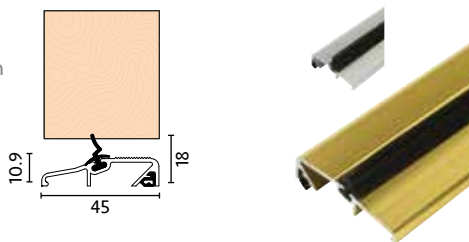

SLT

- Under door clearance 18mm
- Suitable for double doors

OTHER SIZES AVAILABLE
PLEASE ASK FOR DETAILS
Prices for Aluminium or Gold

CODE	SIZE	PRICE
SLT3000	3m	from £54.38

SPECIAL ORDER

Scan the QR code below to view.

A full list of all thresholds from Exitex is now available online.

Gravis Drop Down Threshold

- For Timber and Security Doors
- 17mm Maximum Drop
- Fixed with stainless steel bracket
- Plunger adjustment
- Trimming lengths up to 150mm on the opposite side to the plunger
- Self-levelling

TECH DRAWING AVAILABLE

926mm
GRA-DD-926

£22.71
each

1026mm
GRA-DD-1026

£24.01
each