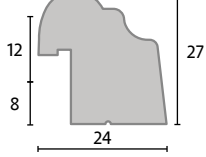

NEW
QW-CPB7-NI
7mm
Parting Bead
£7.10

QW-SC1
8x10mm
Staff & Parting
Bead Clip
£3.24

DOOR PROFILES

FOR 44mm DOORS

QW-DGB1
Door Glazing
Bead
£9.46

FOR 54mm DOORS

QW-DGB2
Door Glazing
Bead
£13.78

FOR 58mm DOORS