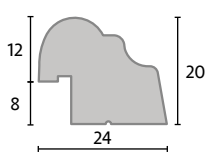

NEW
QW-CPB7-NI
7mm
Parting Bead
£7.10

QW-SC1
8x10mm
Staff & Parting
Bead Clip
£3.24

DOOR PROFILES

FOR 44mm DOORS

QW-DGB1
Door Glazing
Bead
£9.46

FOR 54mm DOORS

QW-DGB2
Door Glazing
Bead
£13.78

FOR 58mm DOORS