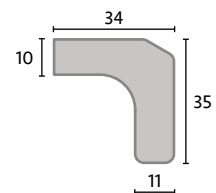

QW-DGB3
Door Glazing
Bead
£14.83

QW-RD40
Door Rain
Deflector
£17.66

QW-DBM1
Door Belection
Mould
£16.38

DRIP BEADS

QW-HDB1
Head
Drip
£21.89

QW-SD-HD1
Head
Drip
£24.84

ALL PRICES PER 3M LENGTH +VAT - DIMENSIONS AVAILABLE ON PAGE 09 OF OUR **SASH HARDWARE CATALOGUE**