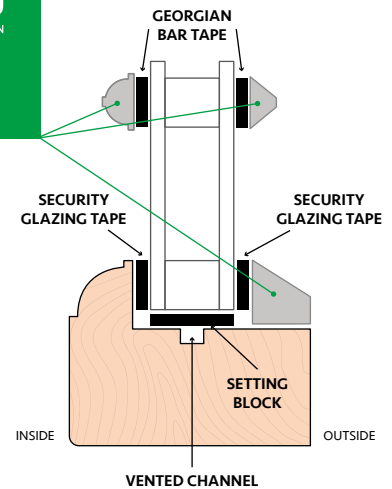

Drained & Vented

FOR FACTORY FITTING & SITE FITTING

This system of glazing can be achieved using many different combinations of products. The 'Drained & Vented' method which is now more widely used, will allow moisture within the rebate to escape via a vented sash or the glazing bead. This system can be applied either on-site or within a factory environment as you are allowing the free movement of moisture. SDH tapes have been tested by BSI and BBA for security (See prices below) Qwood is also a good option for this system as it creates a very clean and simple pinless glazing solution.

Security Glazing Tape

SDH glazing tapes are a competitive but secure glazing product for securing the glass to the timber rebate ensuring that the glass unit cannot be easily removed. Manufactured from PVC foam with a high-performance solvent-based acrylic.

- Ensures water tightness and draught-proofing between the frame and glass
- Easy to install with no special tools
- Application temperature +10°C
- Available in black or white
- Allow tolerance of 1mm on width of tapes