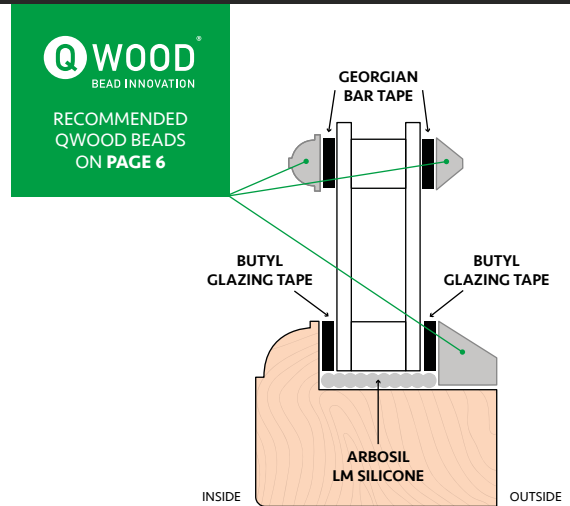

Astragal/Georgian Bar Tape

A high-performance double-sided adhesive foam-based tape for bonding glazing bars onto the surface of glass units. This tape has a liner that enables it to be peeled away from between the glass and the bar, to ensure correct positioning. Our Georgian Bar Tape offers good UV resistance and high adhesive bond, is quick and easy to install, and no curing or drying time is required. Suitable for internal or external use.

Fully Bedded

FOR FACTORY FITTING ONLY

This system of glazing is where you encase the glazed unit with butyl Arboseal GZ tape and Arbosil LM Silicone. This method is a traditional system of not allowing any moisture to penetrate the tapes and affect the glass unit, therefore preventing the unit from failing. This system can only be applied within a factory-controlled situation and NOT fitted on site. This is due to the requirement of being able to control the relative air moisture, so that you do not lock moisture within the rebate.