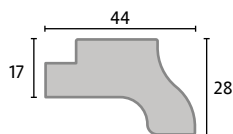

QW-DGB3
Door Glazing
Bead
£14.83

QW-RD40
Door Rain
Deflector
£17.66

QW-DBM1
Door Belection
Mould
£16.38

DRIP BEADS

QW-HDB1
Head
Drip
£21.89

QW-SD-HD1
Head
Drip
£24.84

ALL PRICES PER 3M LENGTH +VAT - DIMENSIONS AVAILABLE ON PAGE 09 OF OUR **SASH HARDWARE CATALOGUE**