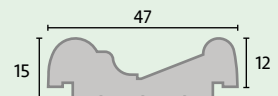

QW-DBM1
Door Belection
Mould
£16.38