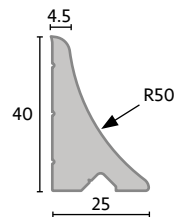

QW-RD40
Door Rain
Deflector
£17.66