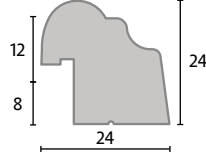

NEW
QW-CPB7-NI
7mm
Parting Bead
£7.10

QW-SC1
8x10mm
Staff & Parting
Bead Clip
£3.24

DOOR PROFILES

FOR 44mm DOORS

QW-DGB1
Door Glazing
Bead
£9.46

FOR 54mm DOORS

QW-DGB2
Door Glazing
Bead
£13.78

FOR 58mm DOORS