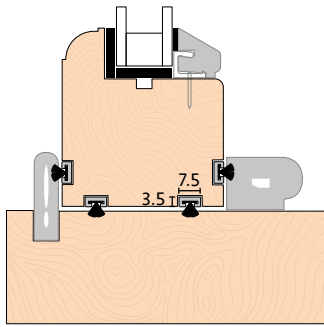

QW-SDA2
3mm
Glazing Bar
£9.81

BEST SELLER

QW-SDA3
4mm
Glazing Bar
£6.48
TO USE WITH QW-SD4 BEAD

ALL PRICES PER 3M LENGTH +VAT

SLIDING SASH PROFILES

QW-PB8-NI
8x25mm
Parting Bead
£5.90

QW-SB20-NI
20x15mm
Staff Bead
£7.49