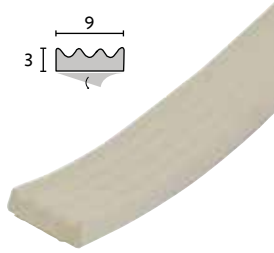

**DG3X9
Dry Glaze Tape**

- Self Adhesive
- Available in Black & White
- 3mm x 9mm
- Can be used with Qwood GB1

150m coil

£51.97
per coil

**ARB-PP
Arbo Polymer Putty**

For the face glazing of wooden windows and traditionally painted steel windows and patch repairs