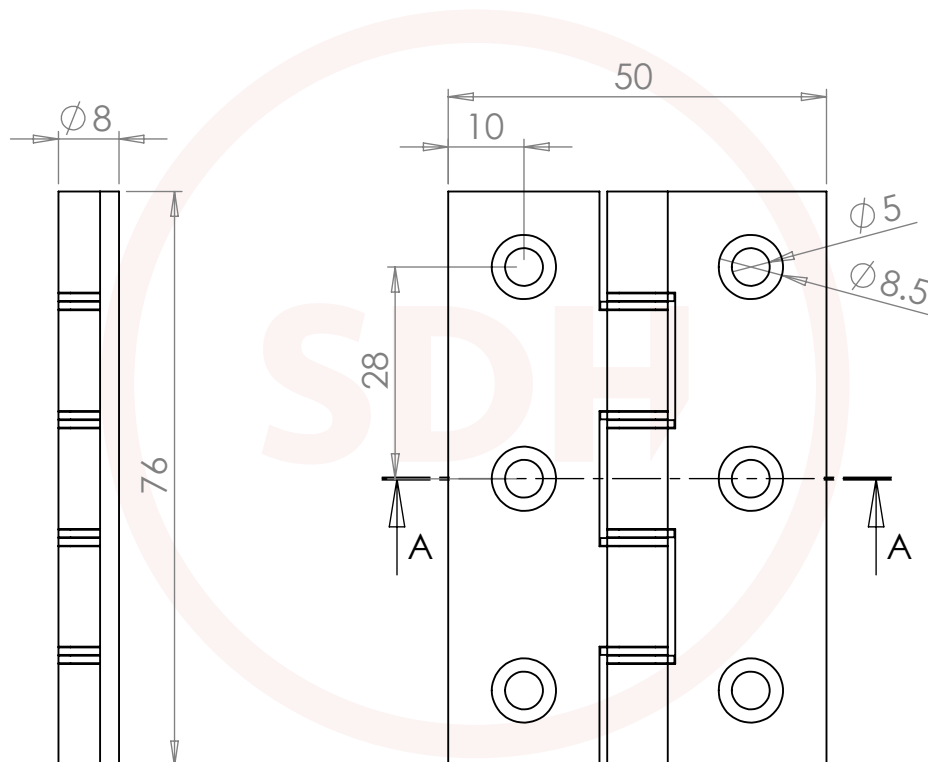

HDPBW21 Double Phosphor Bronze Washered Butt Hinge

SASH + DOOR
HARDWARE