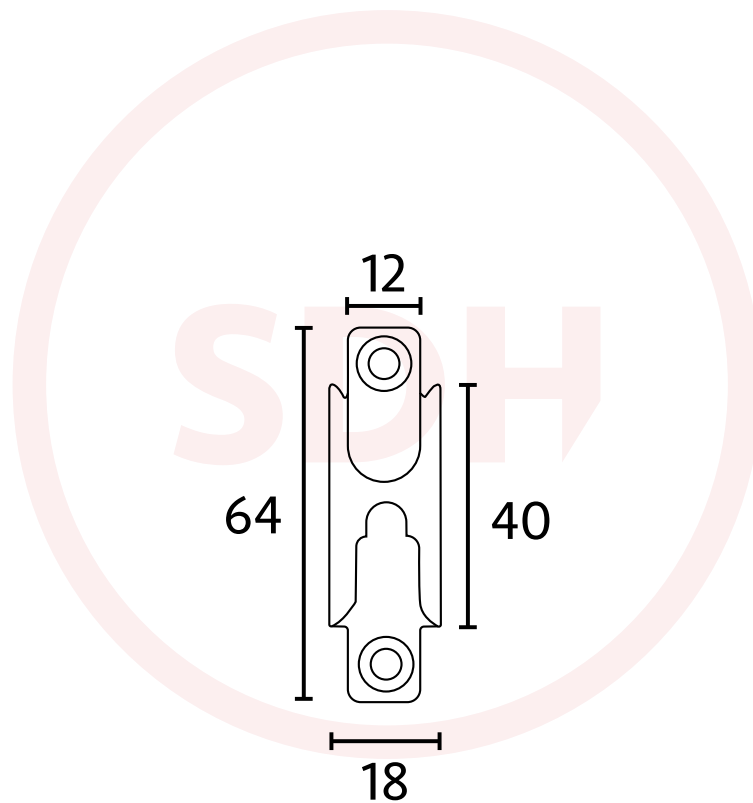

Technical Details

Single Mushroom Keep

SASH + DOOR
HARDWARE