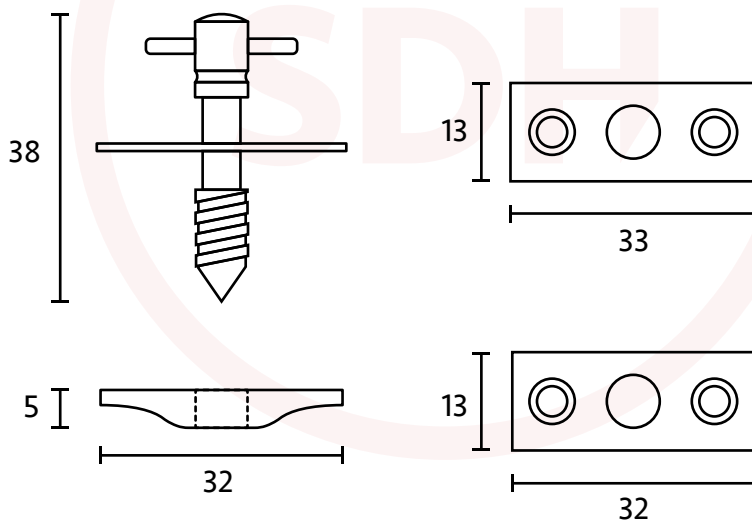

# Simplex Brass Baton Rod Screw Standard (38mm)

SASH + DOOR  
HARDWARE