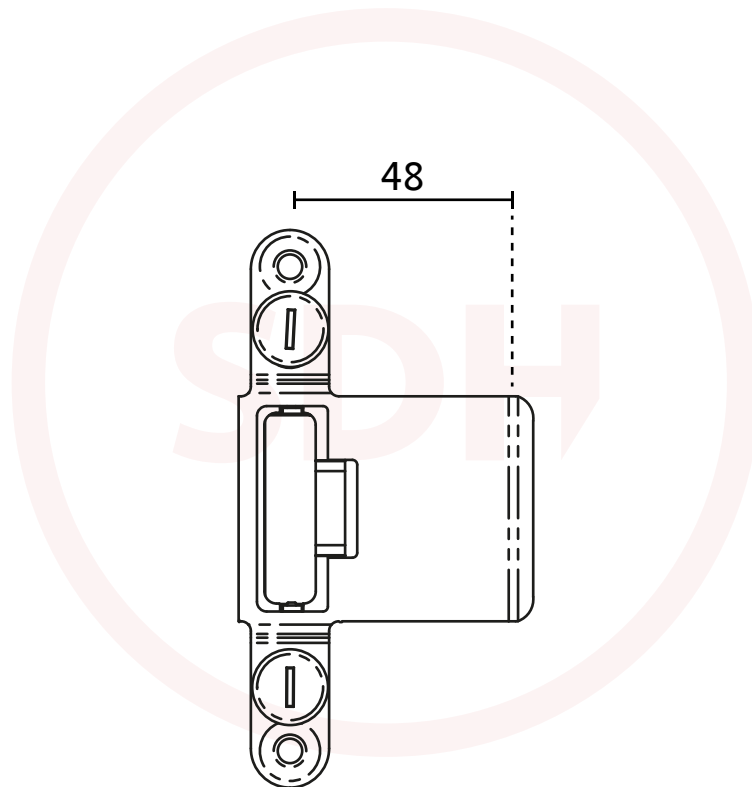

TDBK Latch Strike (48mm)

SASH + DOOR
HARDWARE