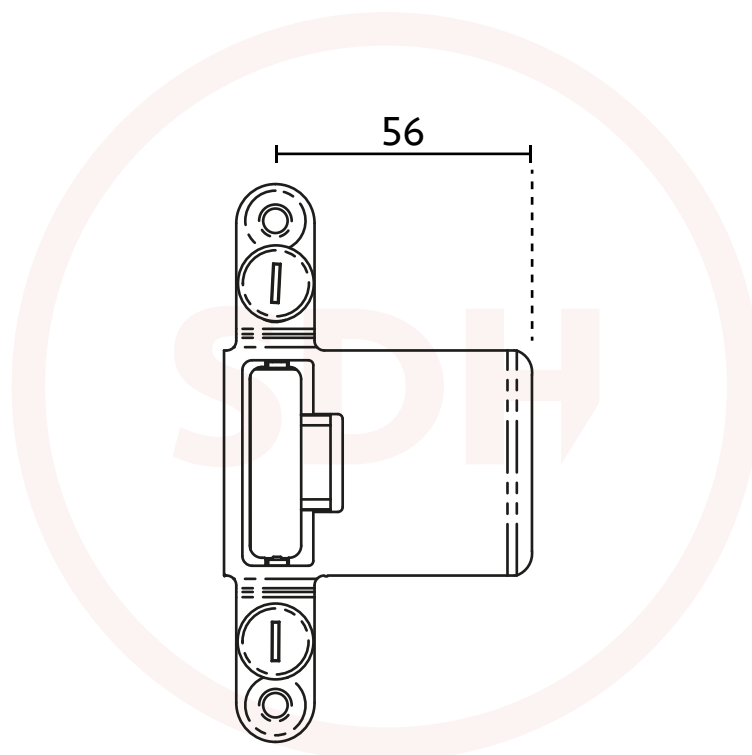

## TDBK Latch Strike (56mm)

SASH + DOOR  
HARDWARE