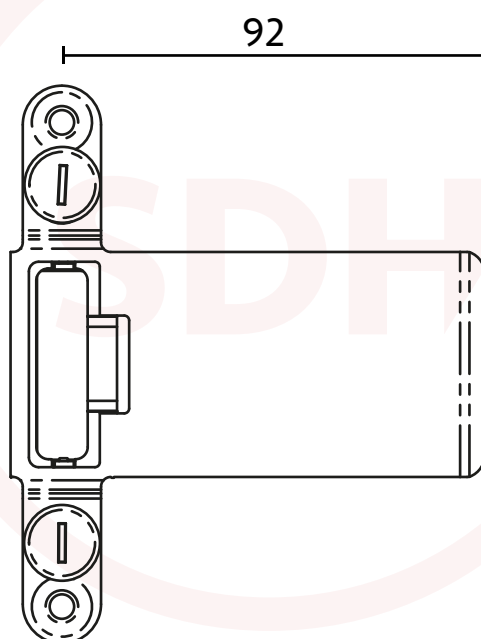

## TDBK Latch Strike (92mm)

SASH + DOOR  
HARDWARE