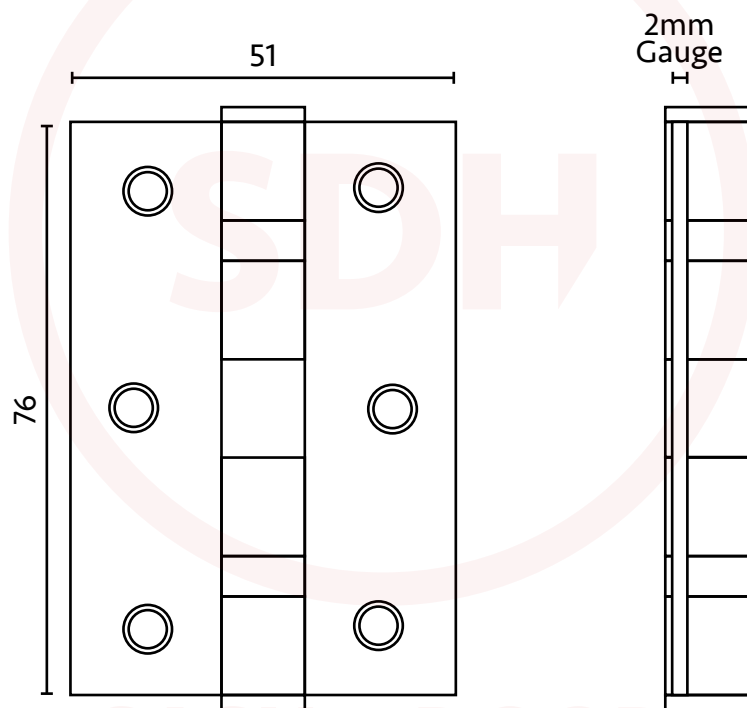

Eclipse 3 Inch (76mm) Stainless Steel Washed Hinge

SASH + DOOR
HARDWARE