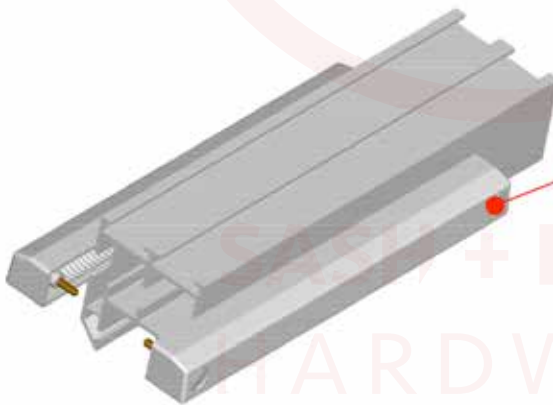

PARTNo	L	H	W	T	MATL	COLOUR
SDHFV2000	230	24	22.5	2	PP	WHITE
	230	24	22.5	2	PP	BROWN
	230	24	22.5	2	PP	BLACK

L = Length
 H = Height
 W = Width
 T = Thickness

Vent Routing Detail

PARTNo	L	H	W	T	MATL	COLOUR
SDHFFV4000	440	24	22.5	2	PVC	WHITE
	440	24	22.5	2	PVC	BROWN
	440	24	22.5	2	PVC	BLACK

L = Length
 H = Height
 W = Width
 T = Thickness

Vent Routing Detail