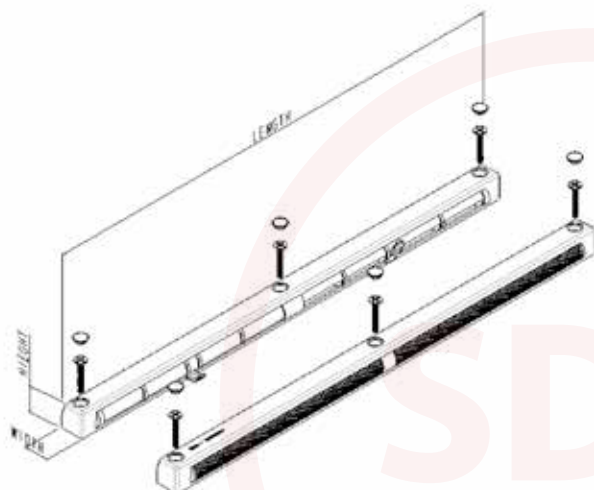

PARTNo	L	H	W	T	MATL	COLOUR
SDHFV2000	230	24	22.5	2	PP	WHITE
	230	24	22.5	2	PP	BROWN
	230	24	22.5	2	PP	BLACK

L = Length
 H = Height
 W = Width
 T = Thickness

Vent Routing Detail

PARTNo	L	H	W	T	MATL	COLOUR
SDHFFV4000	440	24	22.5	2	PVC	WHITE
	440	24	22.5	2	PVC	BROWN
	440	24	22.5	2	PVC	BLACK

L = Length
 H = Height
 W = Width
 T = Thickness

Vent Routing Detail