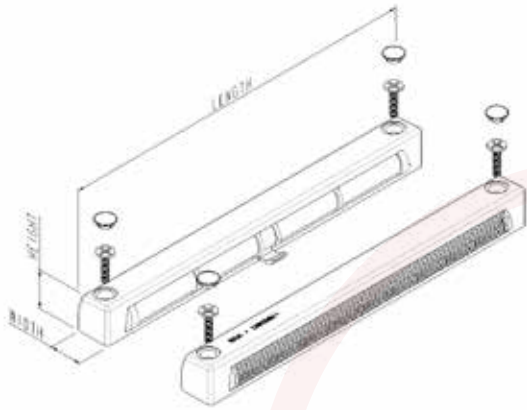

PARTNo	L	H	W	T	MATL	COLOUR
SDHFV2000	230	24	22.5	2	PP	WHITE
	230	24	22.5	2	PP	BROWN
	230	24	22.5	2	PP	BLACK

L = Length
 H = Height
 W = Width
 T = Thickness

Vent Routing Detail

PARTNo	L	H	W	T	MATL	COLOUR
SDHFFV4000	440	24	22.5	2	PVC	WHITE
	440	24	22.5	2	PVC	BROWN
	440	24	22.5	2	PVC	BLACK

L = Length
 H = Height
 W = Width
 T = Thickness

Vent Routing Detail