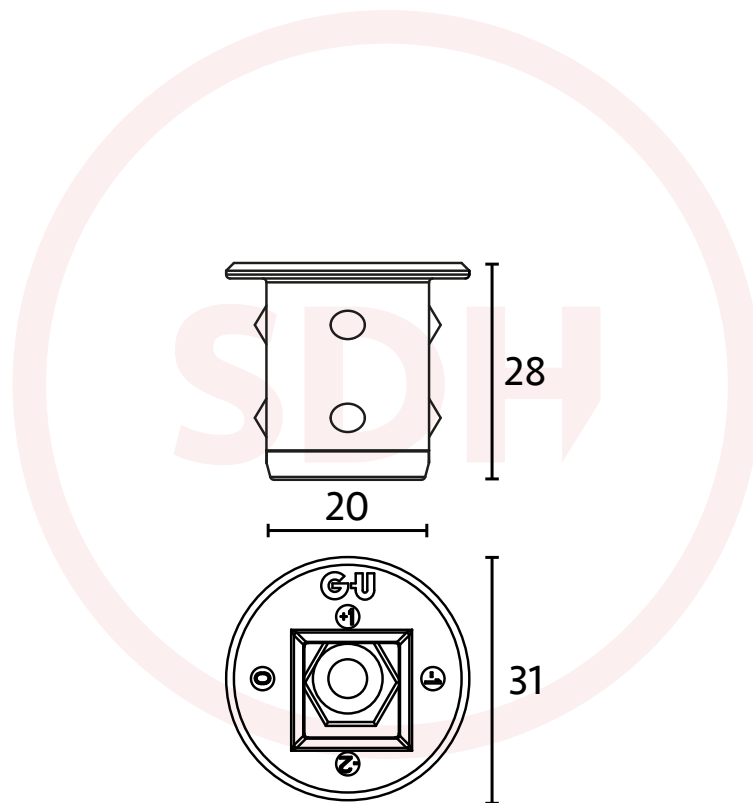

Technical Details

22mm Single Shootbolt Keep

- Allen key adjustable

SASH + DOOR
HARDWARE