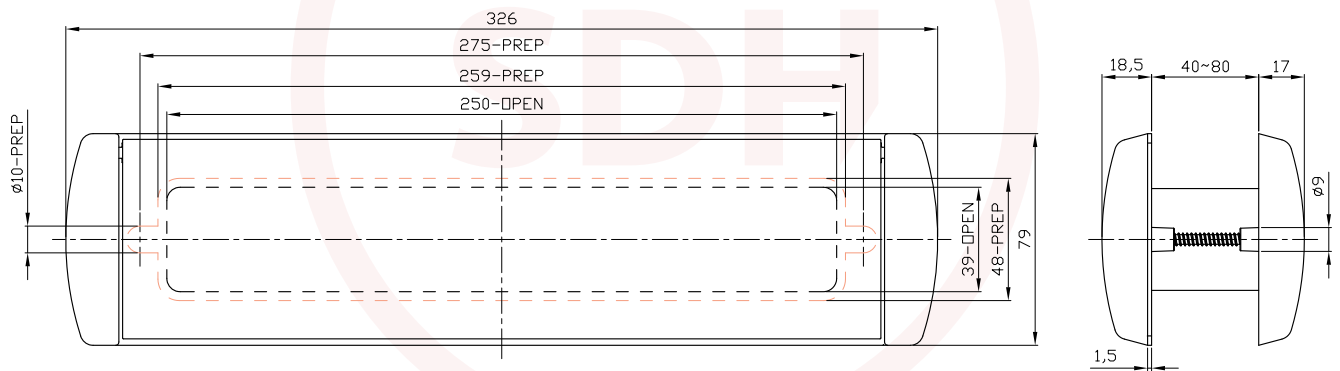

Alpine Letter Plate

SASH + DOOR
HARDWARE