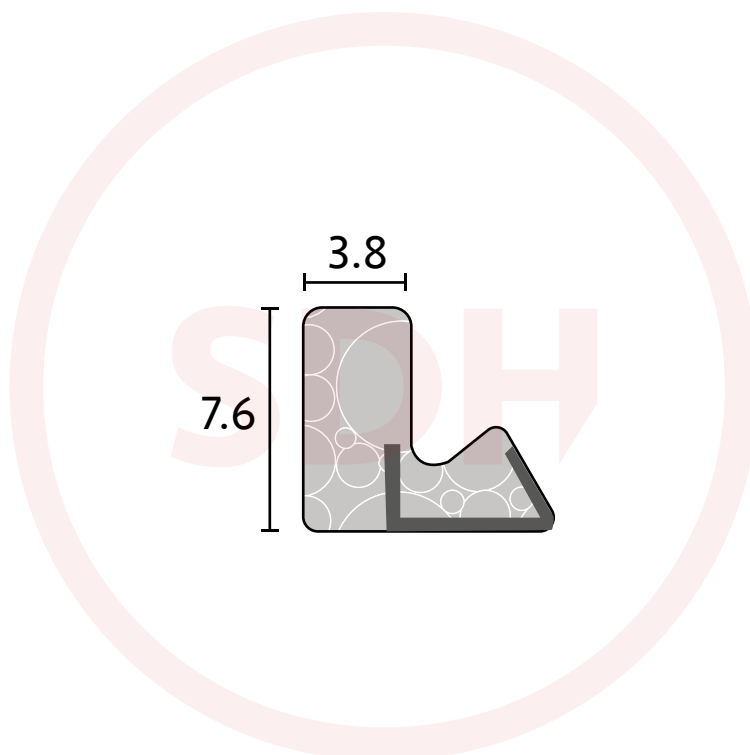

Aquamac 48

- Brown, White or Black
- Seals gaps 4mm-6.5mm
- Groove size: 2.8mm x 6mm

Schlegel

SASH + DOOR
HARDWARE