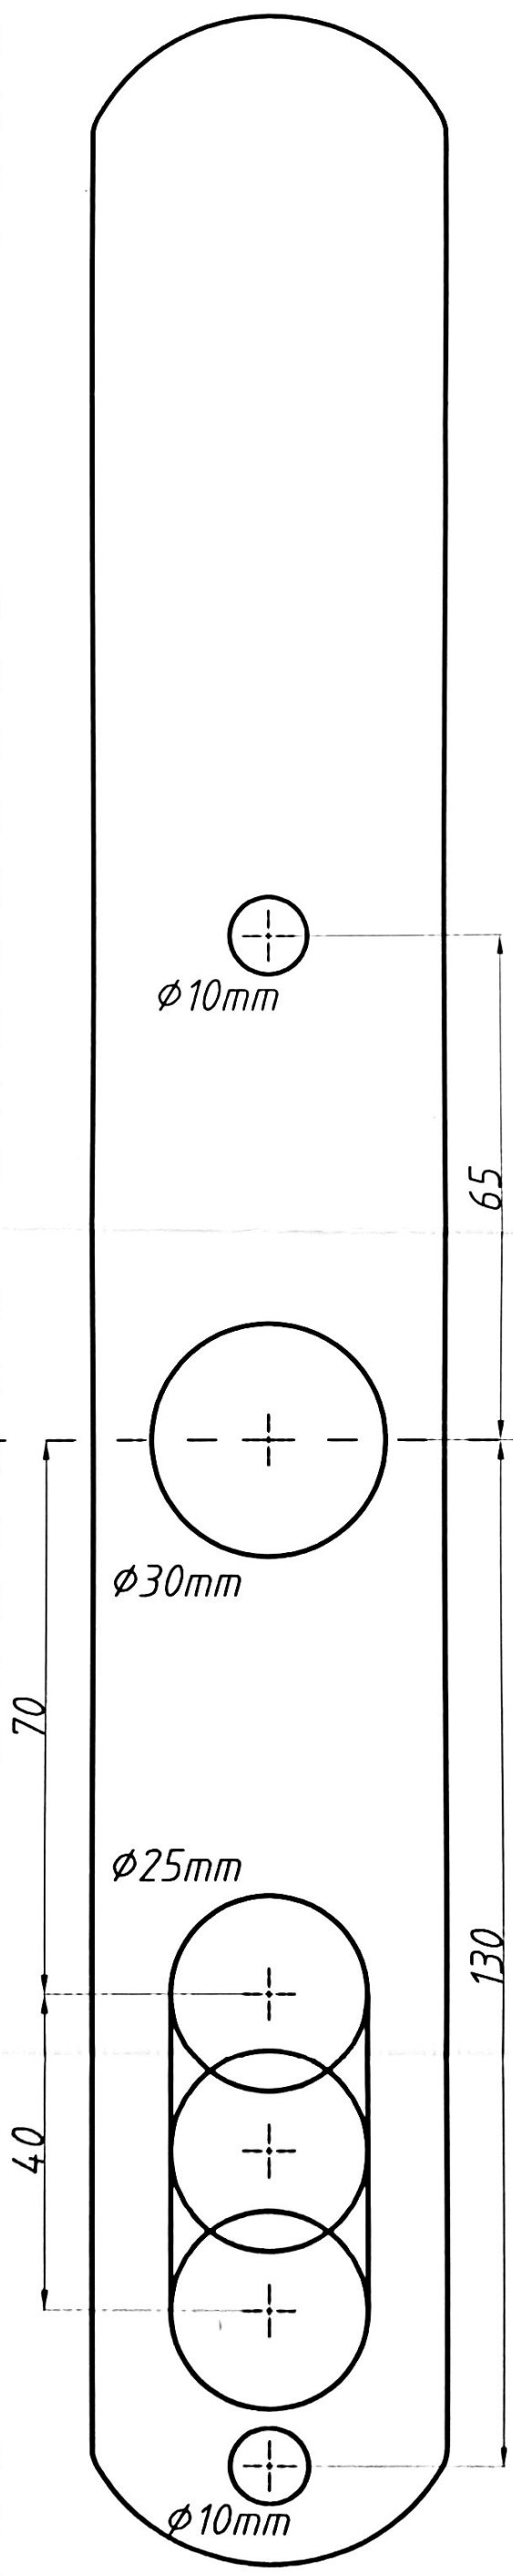

# DOOR EDGE

- 70mm Backset. From outside fold along left edge of door
- 60mm Backset. From outside fold along left edge of door
- 55mm Backset. From outside fold along left edge of door
- 50mm Backset. From outside fold along left edge of door
- 45mm Backset. From outside fold along left edge of door
- 40mm Backset. From outside fold along left edge of door
- 35mm Backset. From outside fold along left edge of door

Centre line of Latch

- 35mm Backset. From outside fold along right edge of door
- 40mm Backset. From outside fold along right edge of door
- 45mm Backset. From outside fold along right edge of door
- 50mm Backset. From outside fold along right edge of door
- 55mm Backset. From outside fold along right edge of door
- 60mm Backset. From outside fold along right edge of door
- 70mm Backset. From outside fold along right edge of door

# DOOR EDGE