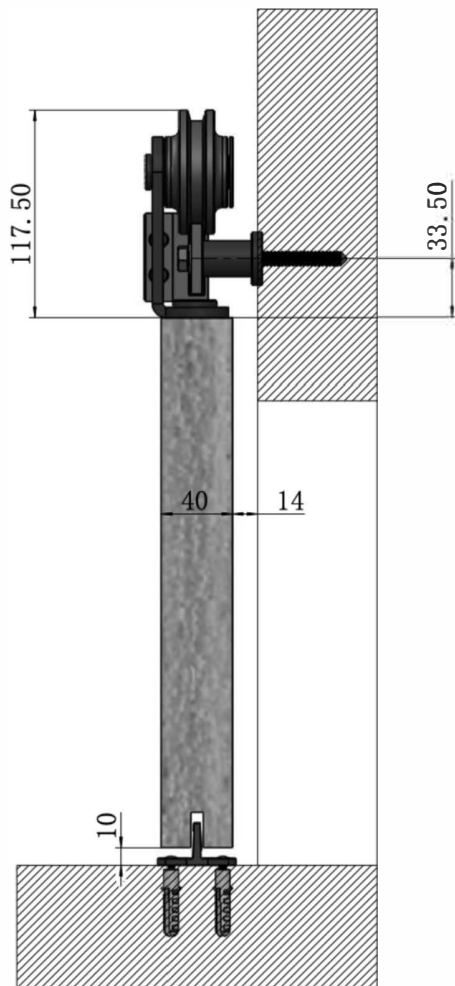

Ivan 2.0 is a high quality flat bar internal sliding door system available in either satin black or 304 stainless finishes. This kit is supplied as standard with both Softopen and Softclose pre mounted onto the track. These will work with a door up to 80kg. **Should the door be between 80kg-150kg then remove the softclose units.** We now have a 3000mm kit as well as the original 2000mm kit to allow for doors upto 1500mm wide. Wall brackets are also available to allow double track, bi-passing applications. Tracks can also be joined together to create bi-parting layouts.

End Elevation

Top Detail

Installation Example (Stainless Option Shown)

Kit Components (Stainless Option Shown)

Maximum Width: 1500mm Maximum Height: 2400mm Maximum Weight: 150kg Door Thickness: 35mm min