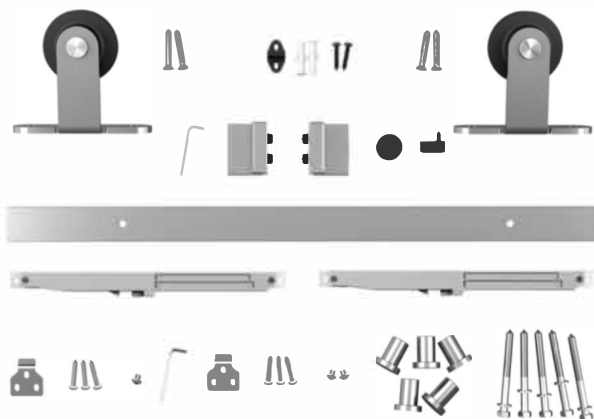

Ivan 2.0 is a high quality flat bar internal sliding door system available in either satin black or 304 stainless finishes. This kit is supplied as standard with both Softopen and Softclose pre mounted onto the track. These will work with a door up to 80kg. **Should the door be between 80kg-150kg then remove the softclose units.** We now have a 3000mm kit as well as the original 2000mm kit to allow for doors upto 1500mm wide. Wall brackets are also available to allow double track, bi-passing applications. Tracks can also be joined together to create bi-parting layouts.

End Elevation

Top Detail

Installation Example (Stainless Option Shown)

Kit Components (Stainless Option Shown)

Maximum Width: 1500mm Maximum Height: 2400mm Maximum Weight: 150kg Door Thickness: 35mm min