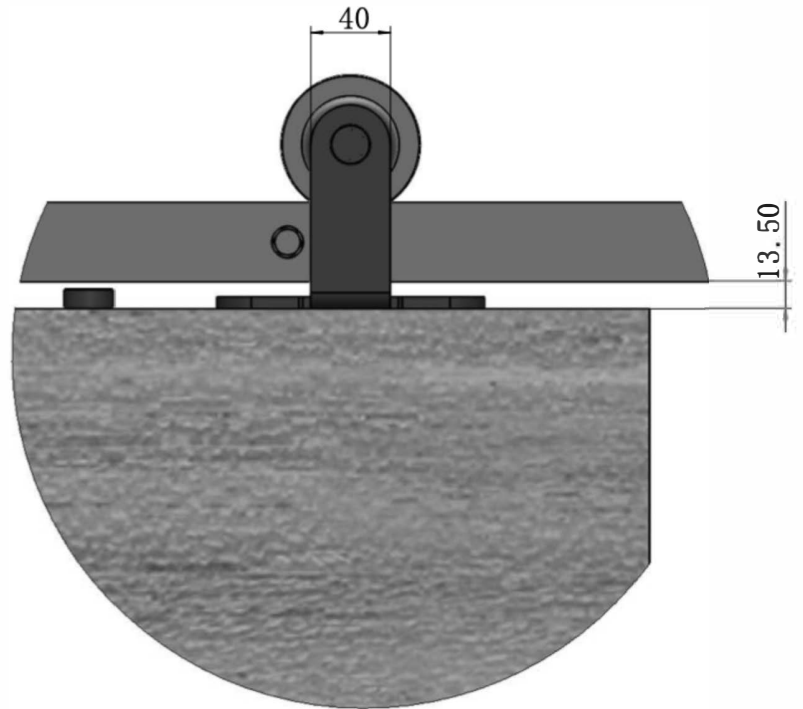

Ivan 2.0 is a high quality flat bar internal sliding door system available in either satin black or 304 stainless finishes. This kit is supplied as standard with both Softopen and Softclose pre mounted onto the track. These will work with a door up to 80kg. **Should the door be between 80kg-150kg then remove the softclose units.** We now have a 3000mm kit as well as the original 2000mm kit to allow for doors upto 1500mm wide. Wall brackets are also available to allow double track, bi-passing applications. Tracks can also be joined together to create bi-parting layouts.

End Elevation

Top Detail

Installation Example (Stainless Option Shown)

Kit Components (Stainless Option Shown)

Maximum Width: 1500mm Maximum Height: 2400mm Maximum Weight: 150kg Door Thickness: 35mm min