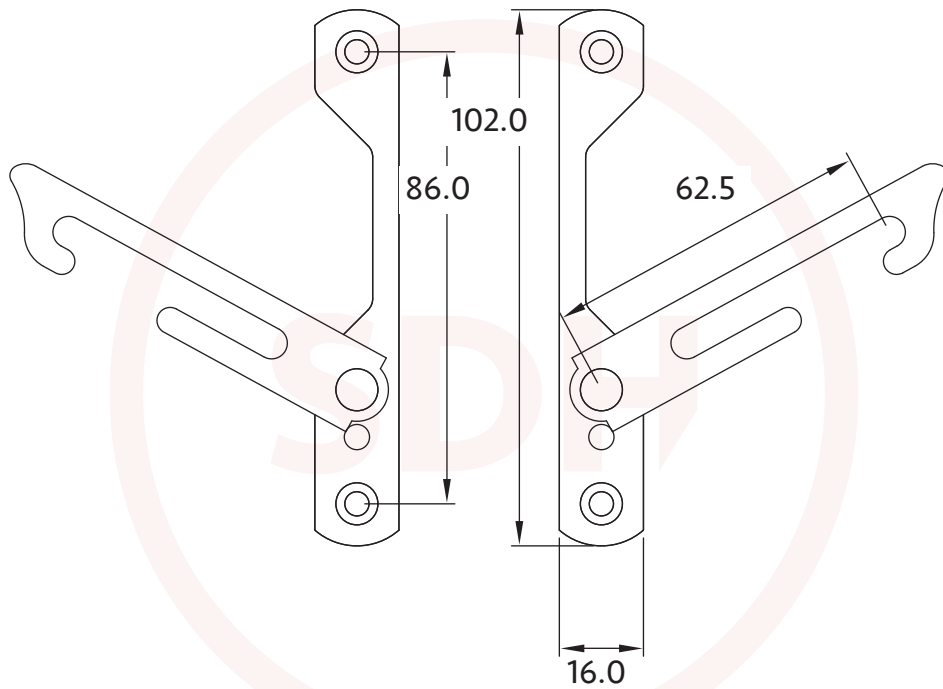

CR Stainless Steel Restrictor Stay Set

CR-L
Left Handed

CR-R
Right Handed

Stud Height