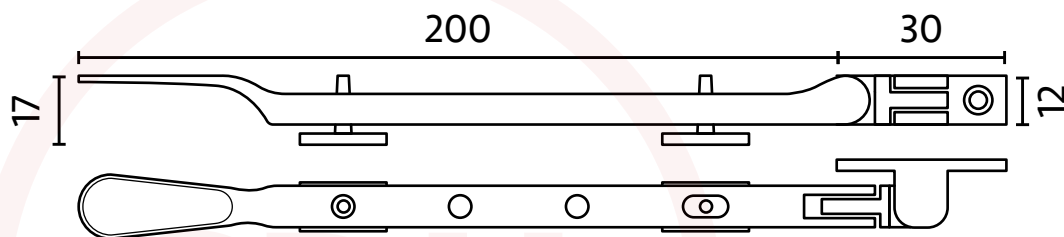

Dart Light Victorian Spoon Casement Stay

DART
BRASS COLLECTION

DAR116-8 (200mm)

DAR116-10 (250mm)

DAR116-12 (300mm)