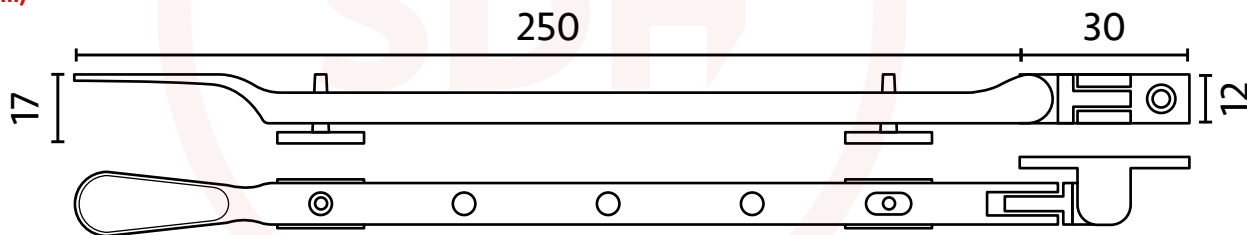

Dart Light Victorian Spoon Casement Stay

DART
BRASS COLLECTION

DAR116-8 (200mm)

DAR116-10 (250mm)

DAR116-12 (300mm)