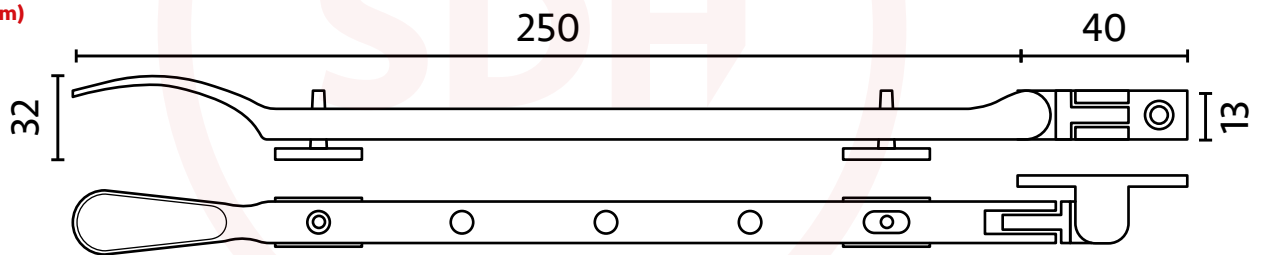

# Dart Classic Victorian Spoon End Casement Stay

DART  
BRASS COLLECTION

DAR117-8 (200mm)

DAR117-10 (250mm)

DAR117-12 (300mm)