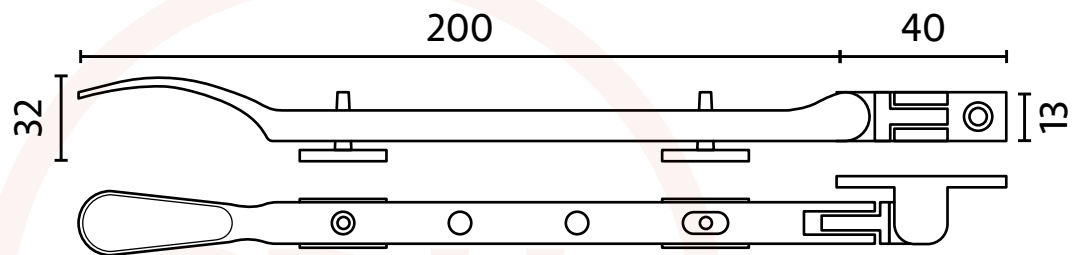

# Dart Classic Victorian Spoon End Casement Stay

DART  
BRASS COLLECTION

DAR117-8 (200mm)

DAR117-10 (250mm)

DAR117-12 (300mm)