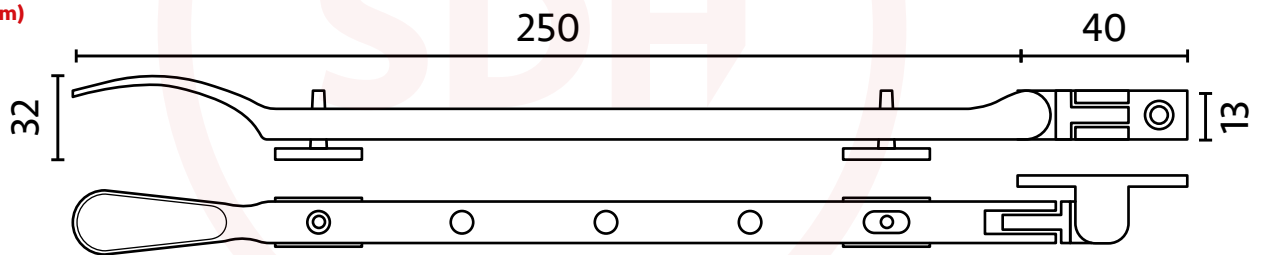

# Dart Classic Victorian Spoon End Casement Stay

DART  
BRASS COLLECTION

DAR117-8 (200mm)

DAR117-10 (250mm)

DAR117-12 (300mm)