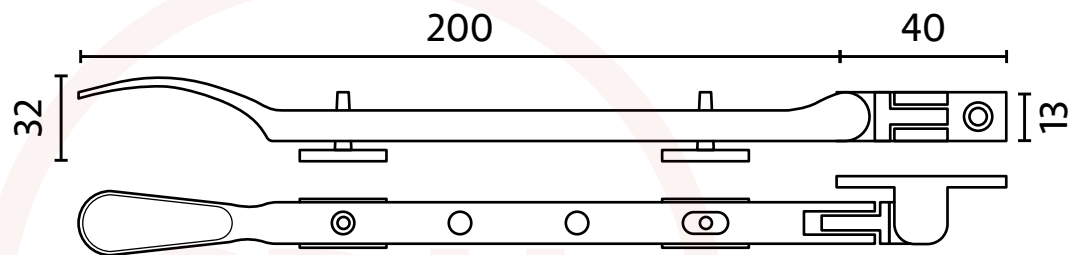

# Dart Classic Victorian Spoon End Casement Stay

DART  
BRASS COLLECTION

DAR117-8 (200mm)

DAR117-10 (250mm)

DAR117-12 (300mm)