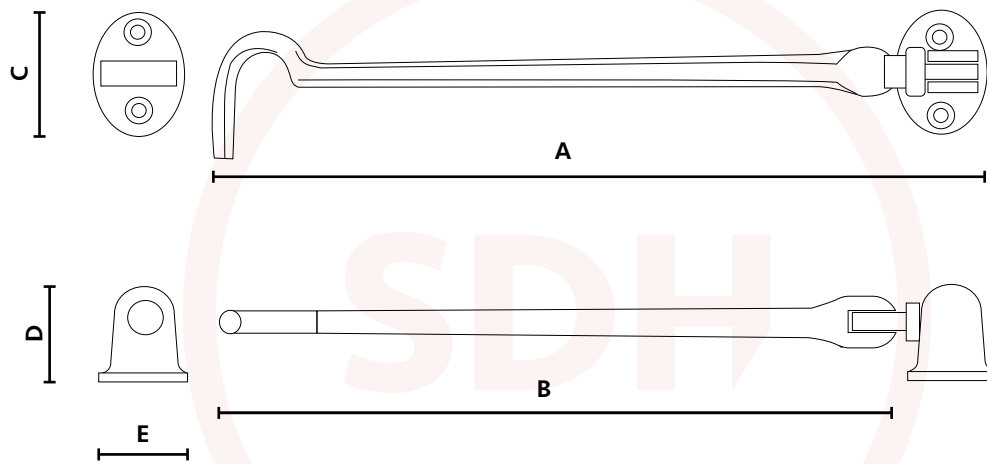

Dart Cabin Hook

| CODE | A | B | C | D | E |
|------------|-------|-------|------|------|------|
| DAR-CH-50 | 50mm | 42mm | 32mm | 16mm | 20mm |
| DAR-CH-75 | 75mm | 65mm | 34mm | 16mm | 22mm |
| DAR-CH-102 | 102mm | 92mm | 34mm | 16mm | 22mm |
| DAR-CH-150 | 150mm | 145mm | 34mm | 16mm | 22mm |
| DAR-CH-205 | 205mm | 190mm | 36mm | 16mm | 25mm |
| DAR-CH-250 | 250mm | 246mm | 36mm | 19mm | 25mm |
| DAR-CH-300 | 300mm | 289mm | 36mm | 19mm | 25mm |