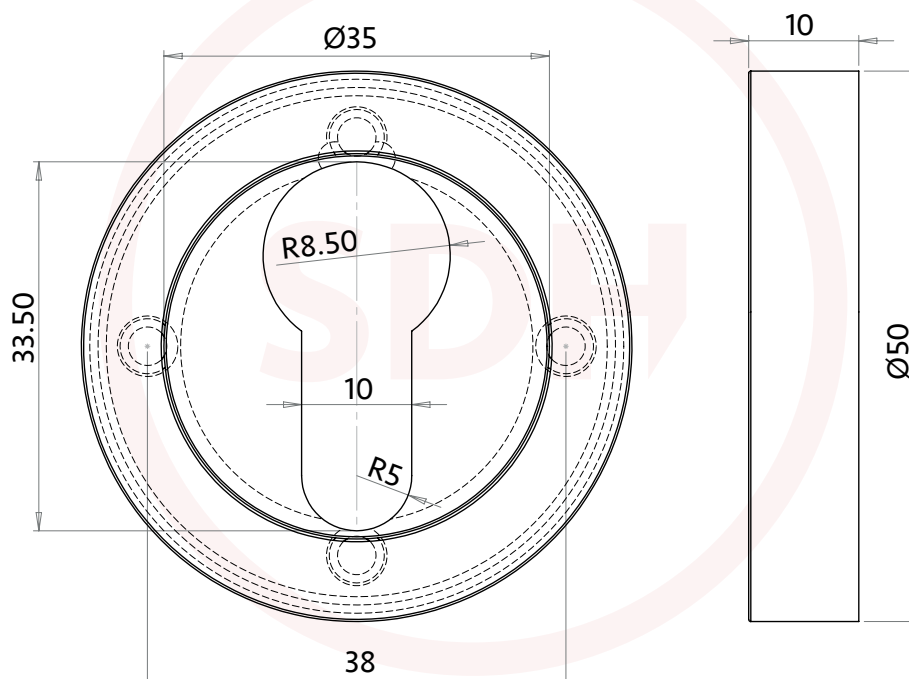

Dart 2 Part Euro Escutcheon

SASH + DOOR
HARDWARE