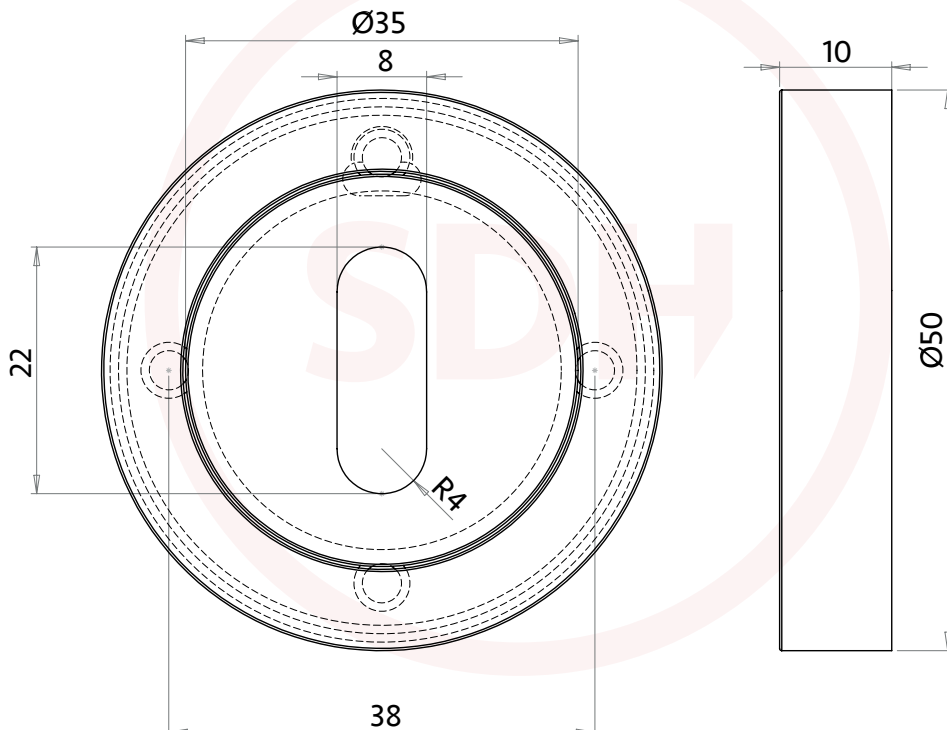

Dart Lever Escutcheon

SASH + DOOR
HARDWARE