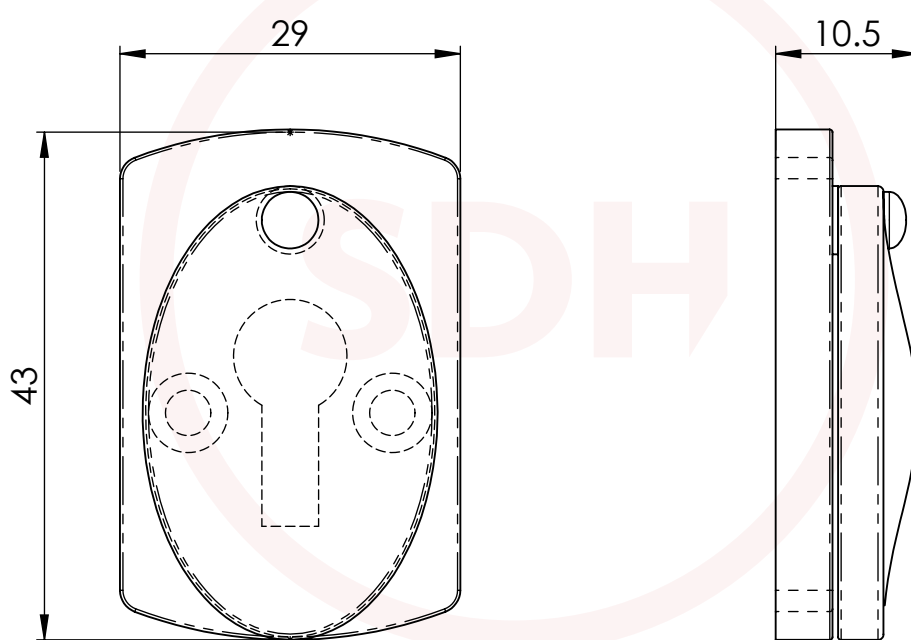

Devoran Covered Escutcheon

SASH + DOOR
HARDWARE