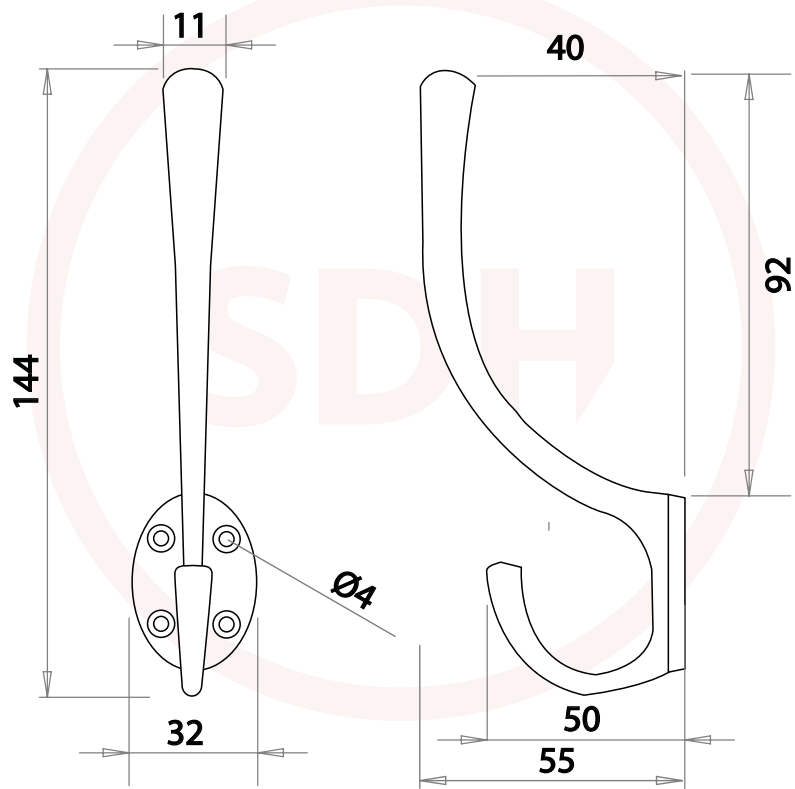

# Dart Coat Hook (142mm)

DART  
BRASS COLLECTION

SASH + DOOR  
HARDWARE