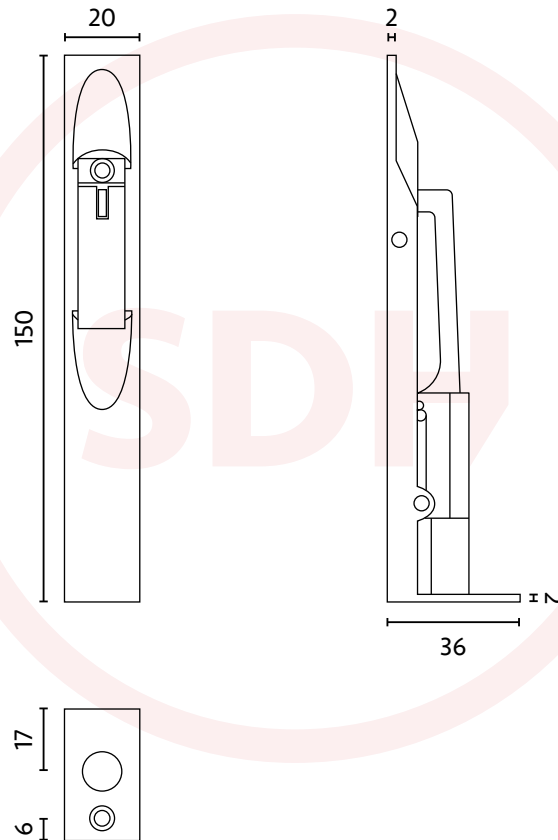

Dart Traditional Flush Bolt (6 Inch)

SASH + DOOR
HARDWARE