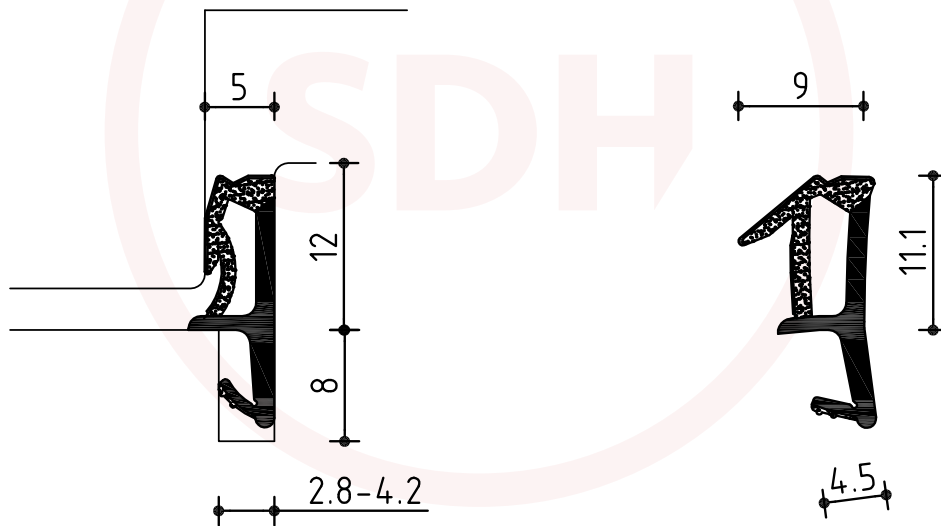

Deventer Compression Weatherseal (12mm Rebate)

SASH + DOOR
HARDWARE