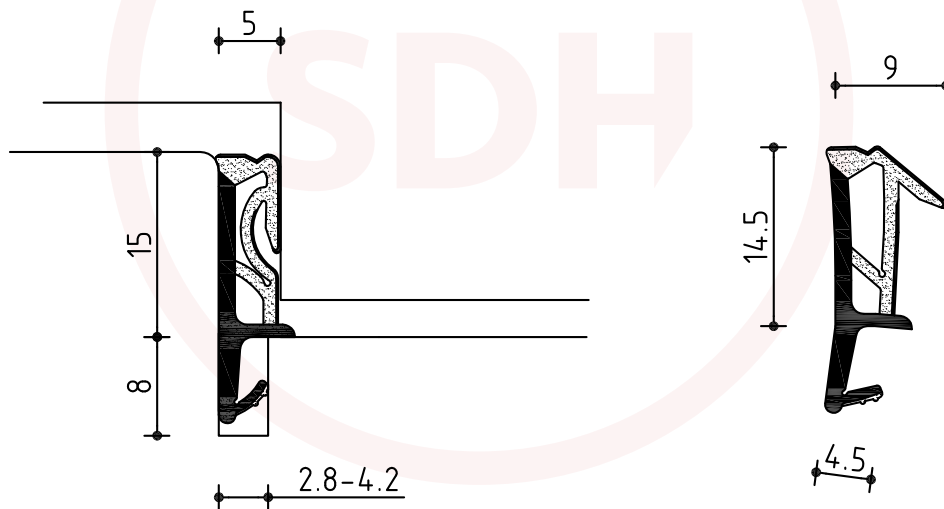

Deventer Compression Weatherseal (15mm Rebate)

SASH + DOOR
HARDWARE