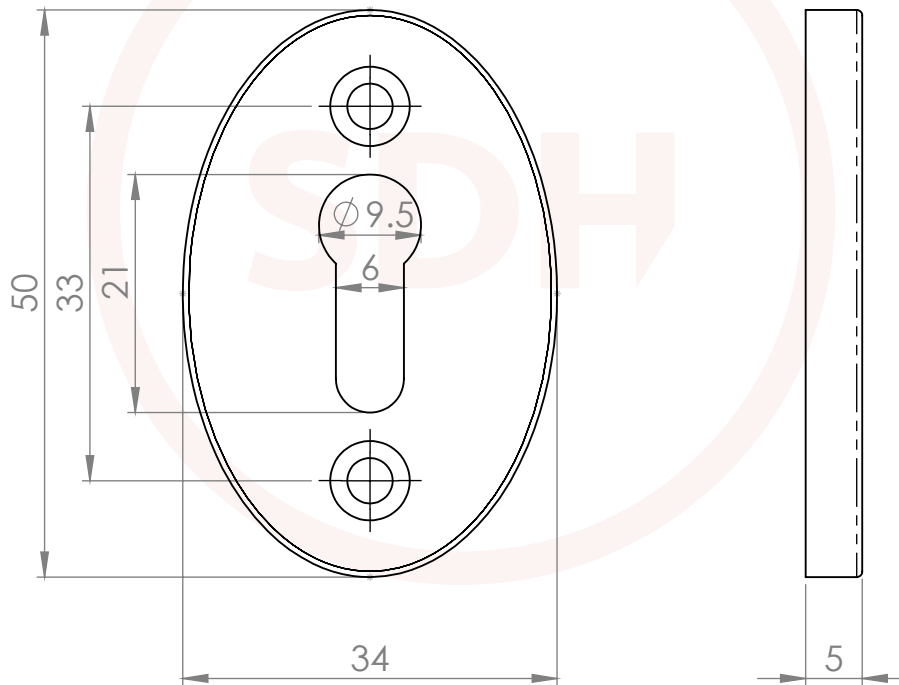

Devoran Oval Escutcheon

SASH + DOOR
HARDWARE