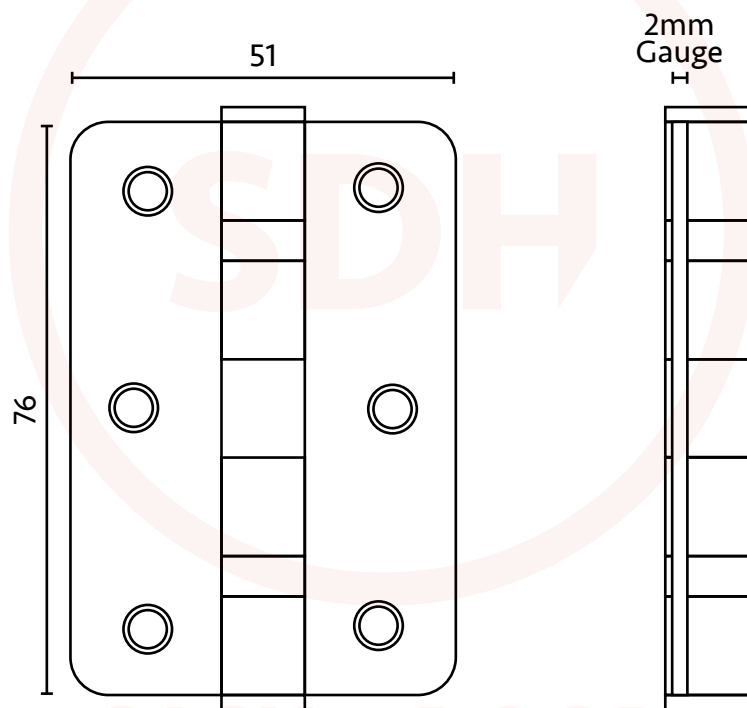

Eclipse 3 Inch (76mm) Radius End Ball Bearing Hinge

SASH + DOOR
HARDWARE