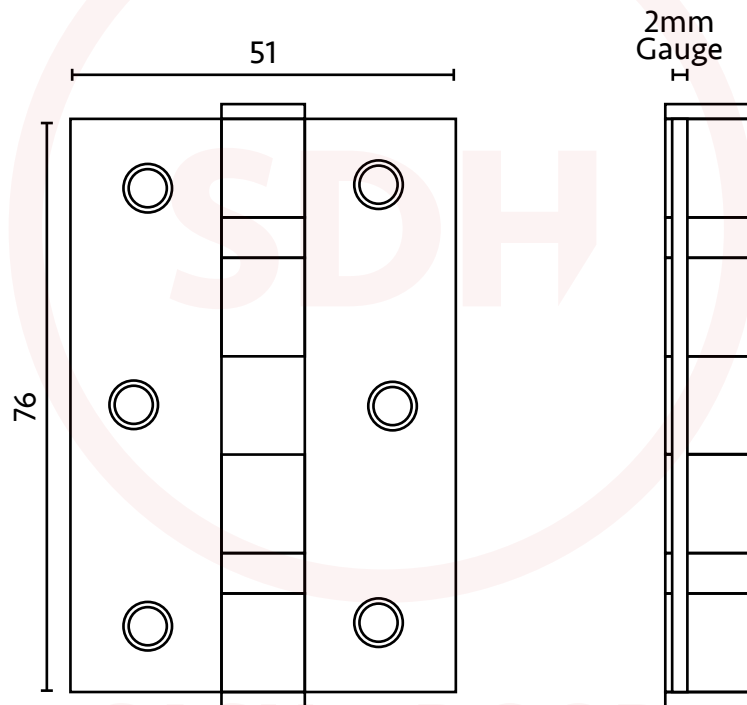

Eclipse 3 Inch (76x51x2mm) Square End Ball Bearing Hinge

SASH + DOOR
HARDWARE