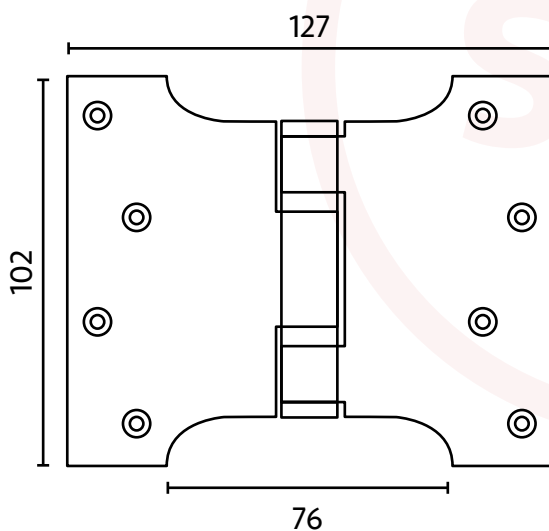

Eclipse Parliament Hinges

102 x 51 x 102

102 x 76 x 127

102 x 102 x 152