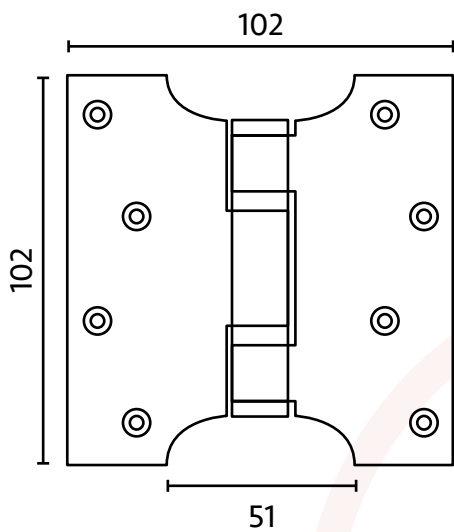

Eclipse Parliament Hinges

102 x 51 x 102

102 x 76 x 127

102 x 102 x 152