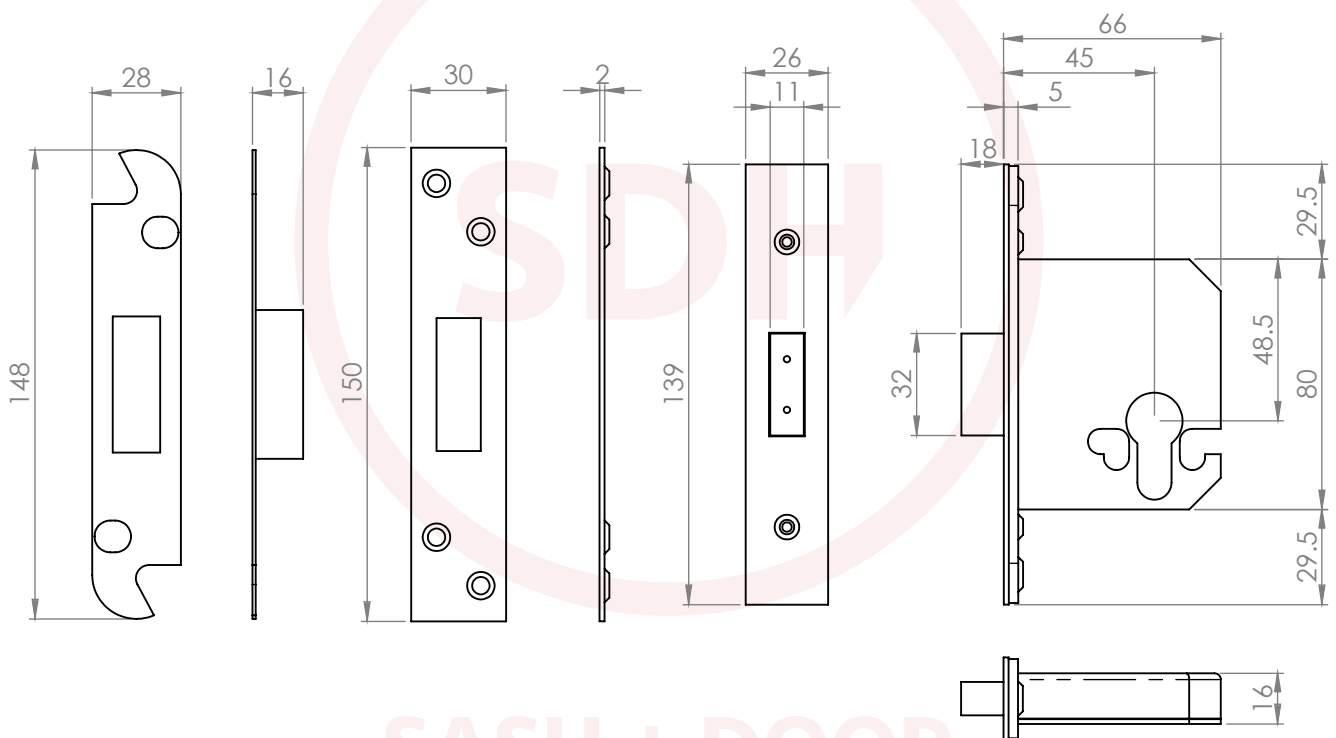

Euro Cylinder Dead Lock

SASH + DOOR
HARDWARE