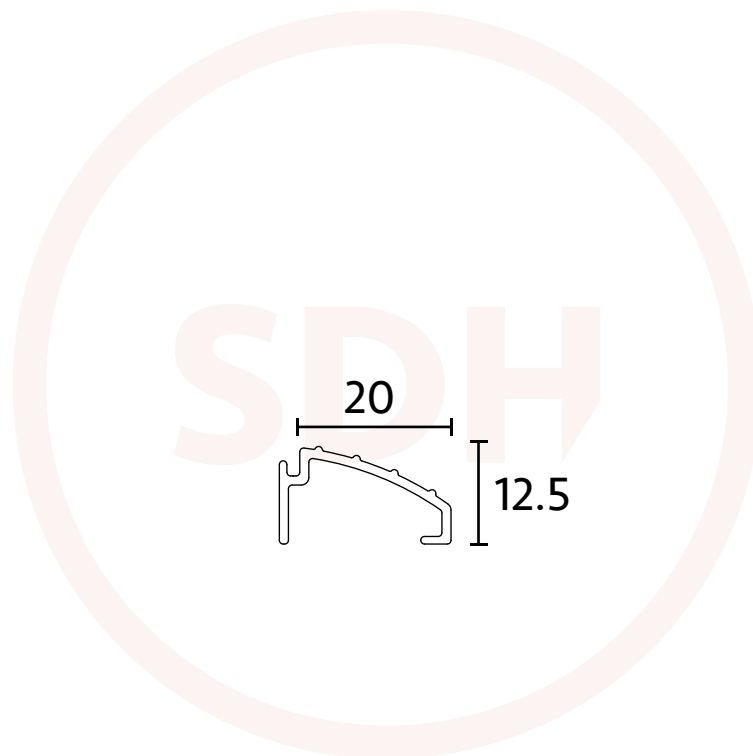

Exitex MDS Rear Ramp

SASH + DOOR
HARDWARE