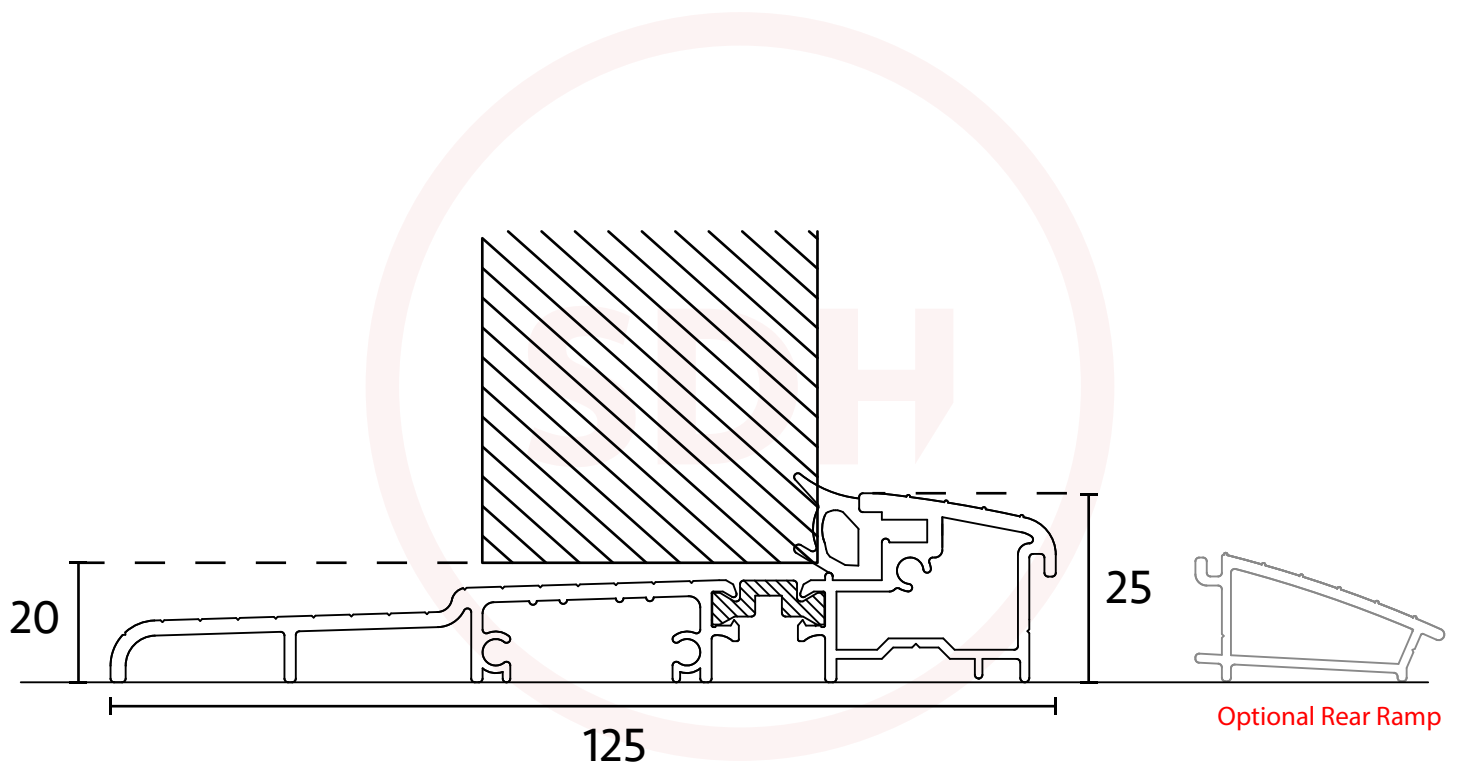

Exitex OUM 125 RITB Outward Opening Door Threshold (Part M Disabled Access)

SASH + DOOR
HARDWARE