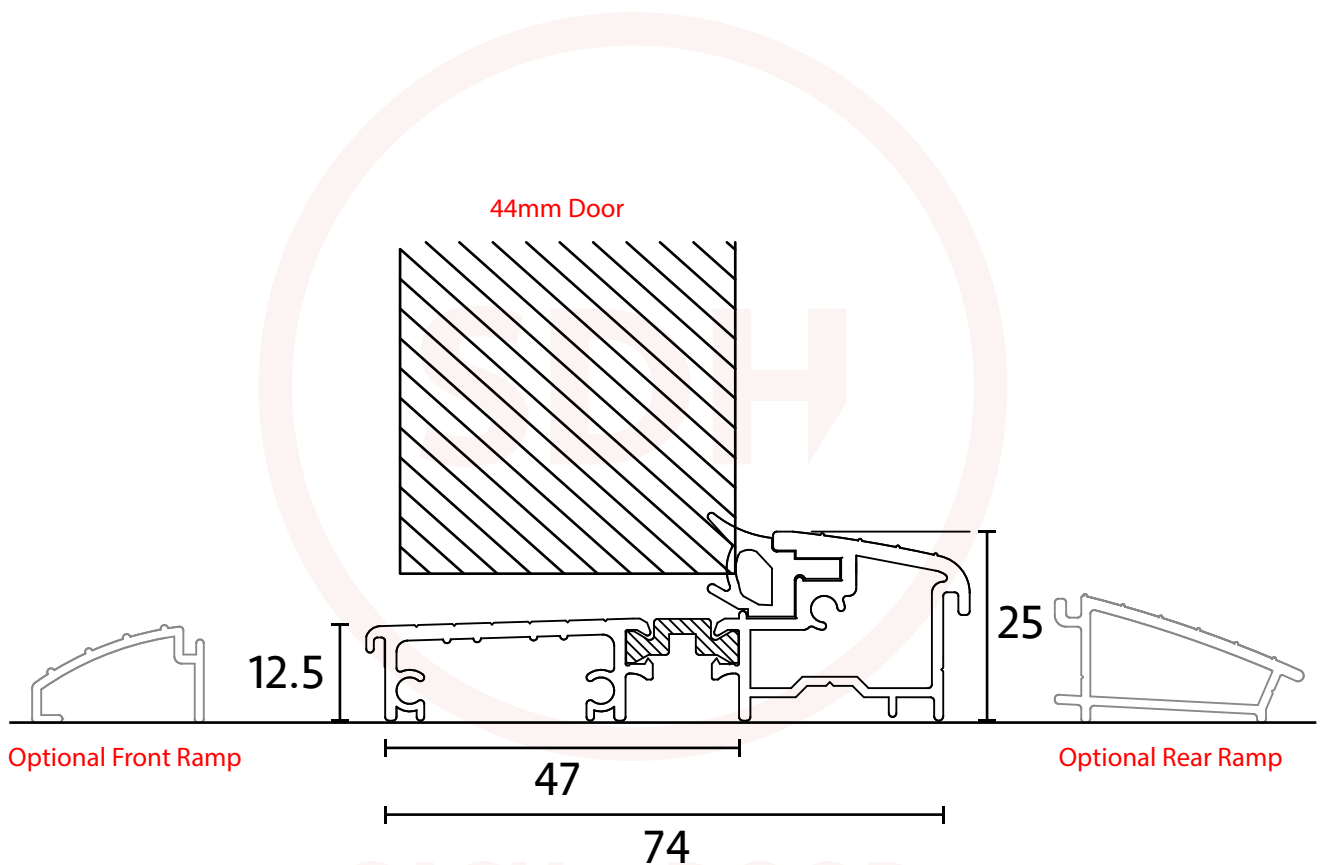

# Exitex OUM 80 RITB Outward Opening Door Threshold (Part M Disabled Access)

SASH + DOOR  
HARDWARE