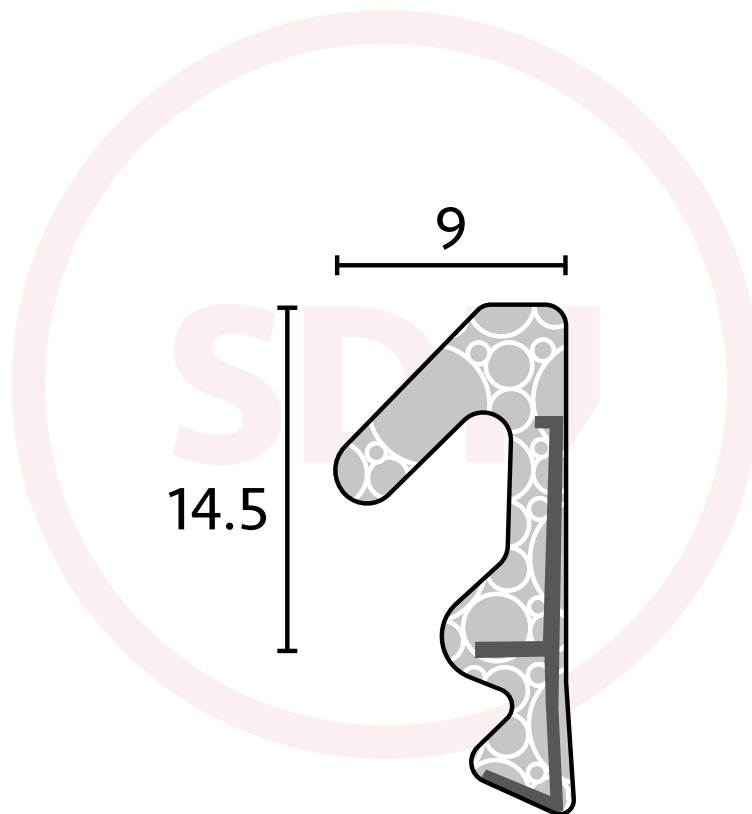

Technical Details

FT20

Groove: 2.8 x 6.5mm
Brown, White or Black

SASH + DOOR
HARDWARE