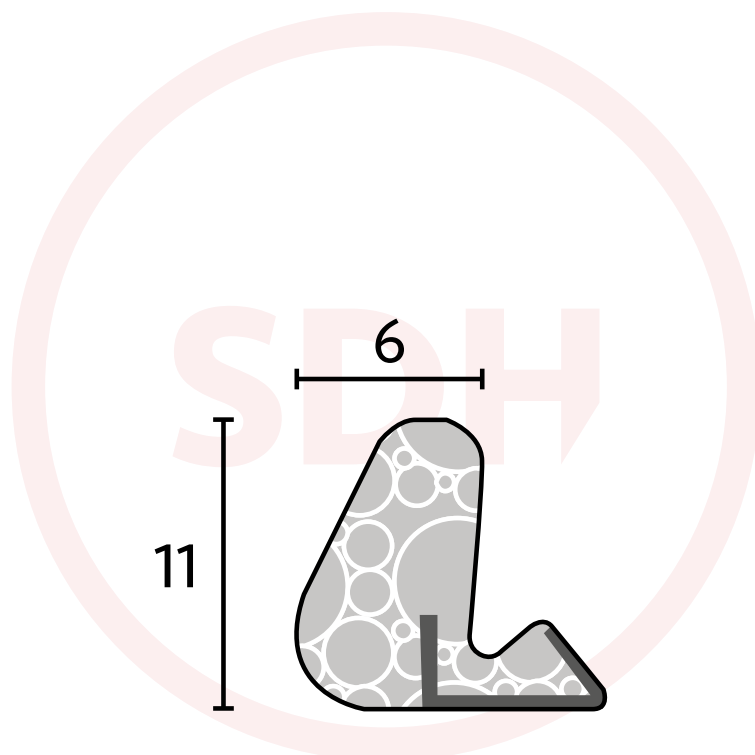

Technical Details

FT46

Groove: 3 x 6.5mm
Brown, White or Black

SASH + DOOR
HARDWARE