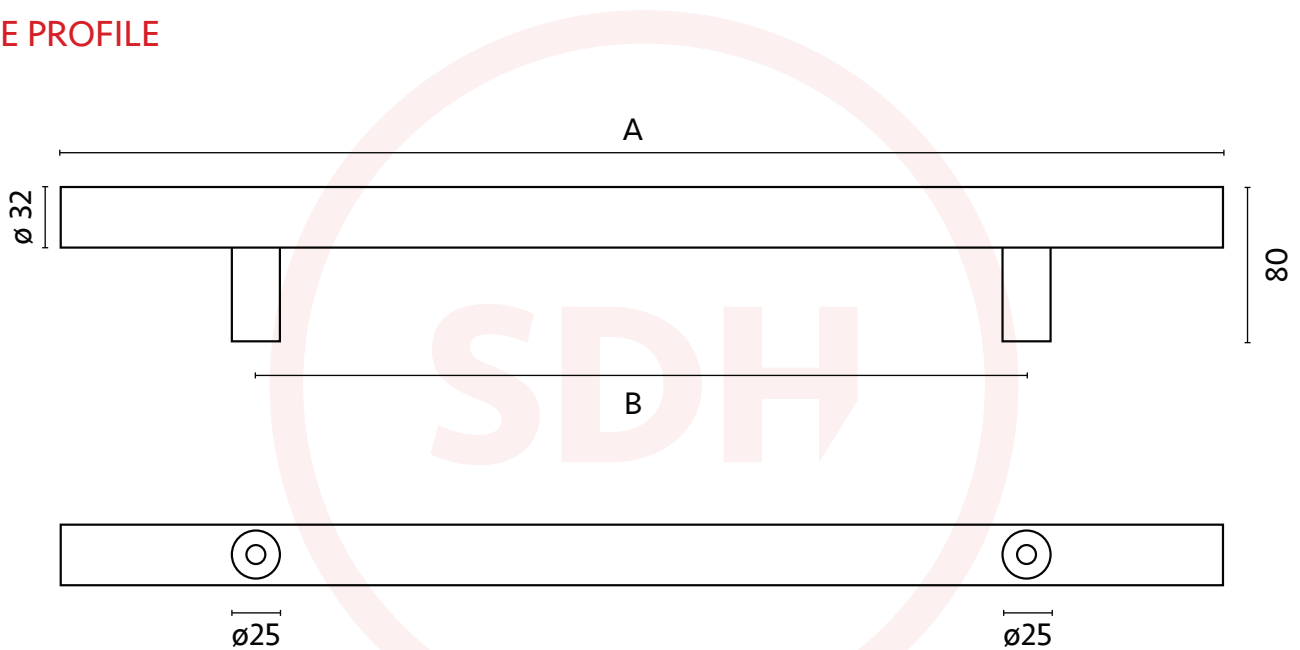

From the Anvil 316 T Bar Handle Single with Bolt Fixing

A	B
600mm	400mm
900mm	700mm
1200mm	1000mm
1500mm	1300mm
1800mm	1600mm

SIDE PROFILE

END PROFILE