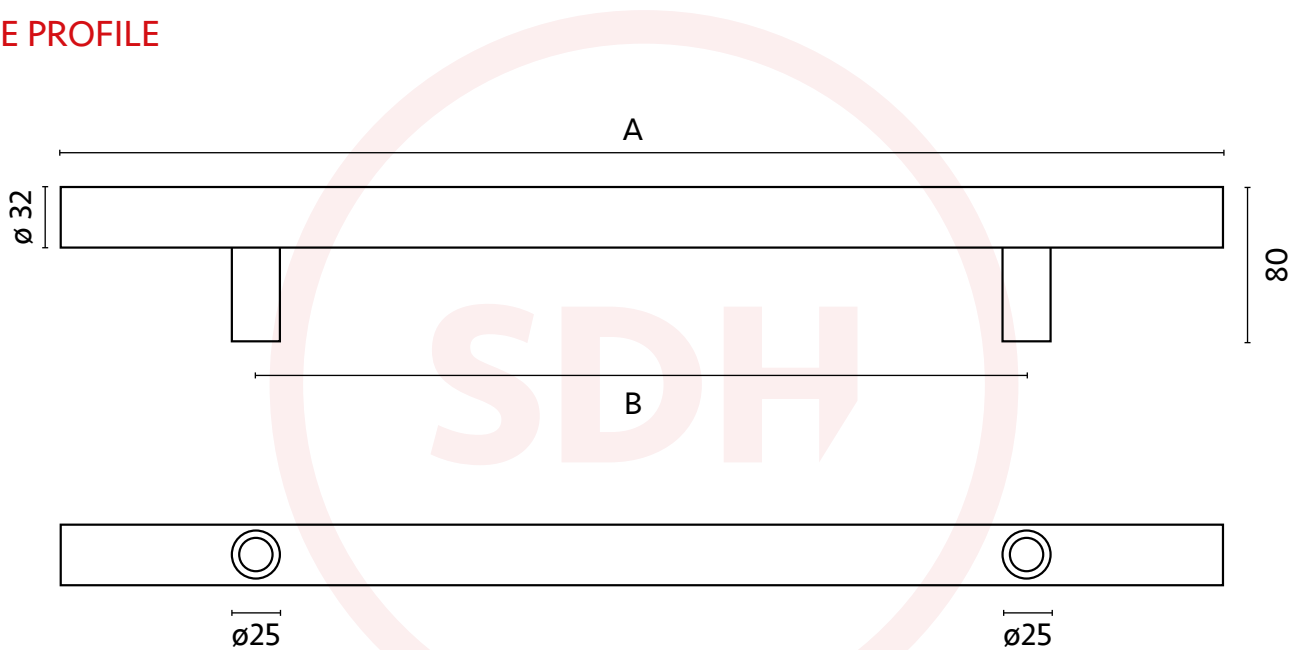

# From the Anvil 316 T Bar Handle Single with Secret Fixing

A	B
600mm	400mm
900mm	700mm
1200mm	1000mm
1500mm	1300mm
1800mm	1600mm

## SIDE PROFILE