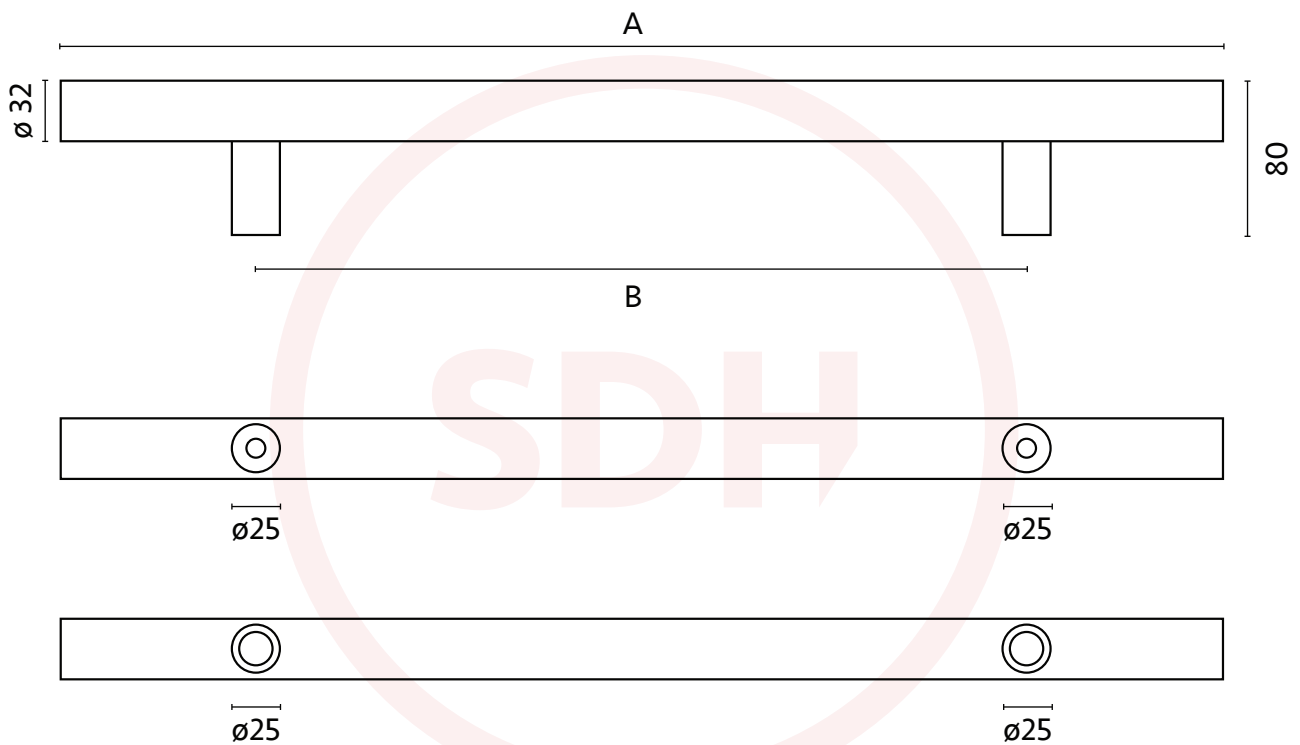

From the Anvil 316 T Bar Handles Back to Back Fixings

A	B
600mm	400mm
900mm	700mm
1200mm	1000mm
1500mm	1300mm
1800mm	1600mm

SIDE PROFILE

END PROFILE

SASH + DOOR
HARDWARE