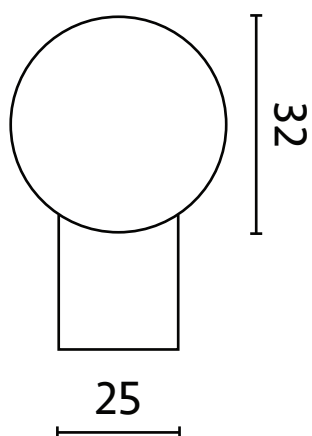

From the Anvil 316 T Bar Handles Back to Back Fixings

A	B
600mm	400mm
900mm	700mm
1200mm	1000mm
1500mm	1300mm
1800mm	1600mm

SIDE PROFILE

END PROFILE

SASH + DOOR
HARDWARE