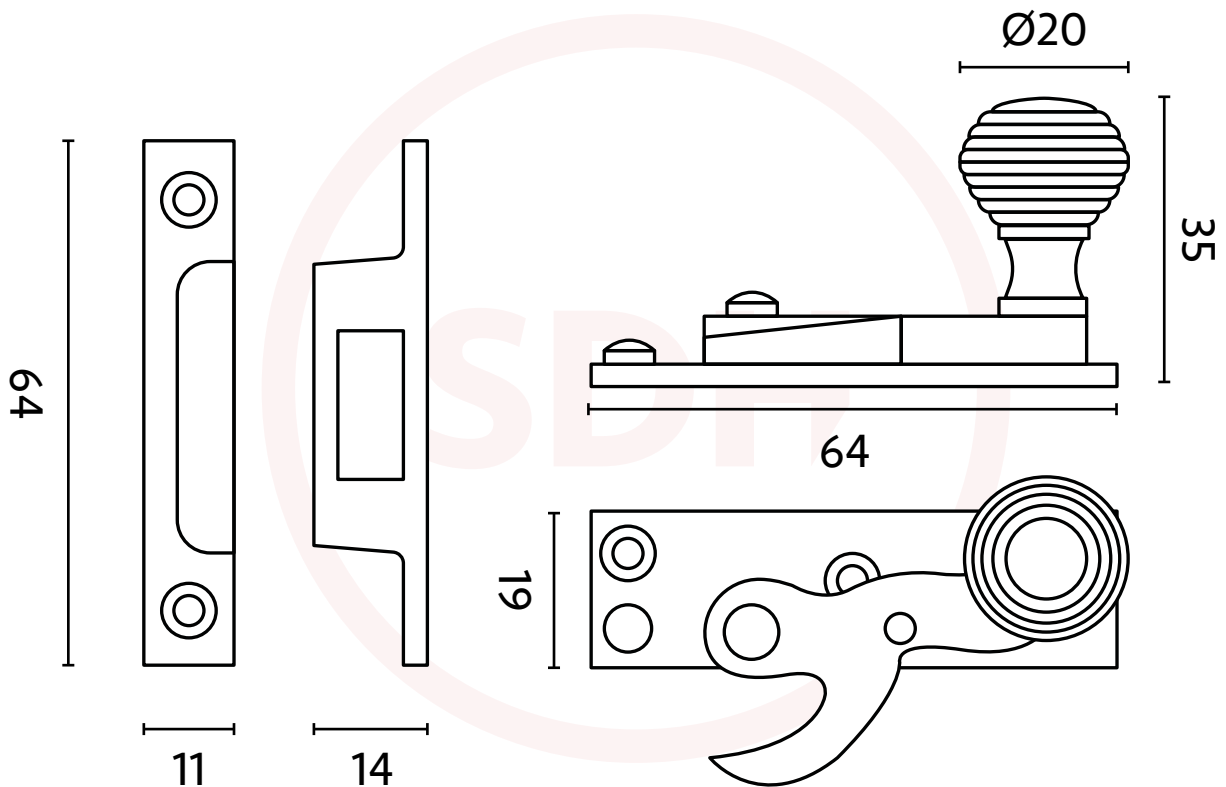

From the Anvil Beehive Sash Hook Fastener

SASH + DOOR
HARDWARE