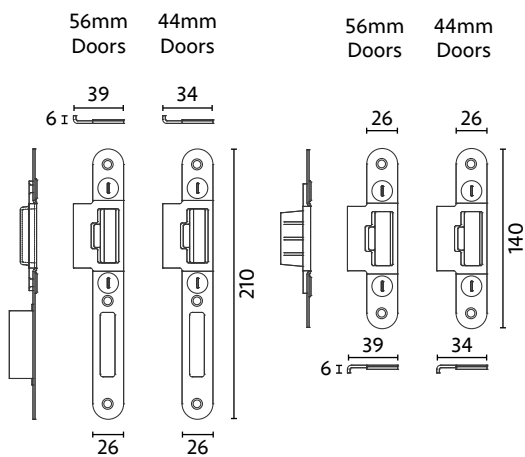

# Technical Details

## GU Secury / MODERN

The 1050 option with 2 autolock latches will help you achieve a modern front entrance door appearance that will be secure (PAS24) and functional. Simply close the door and the top and bottom latches strike the keep and fully engage and become secure deadbolts. This product has a 20mm straight through faceplate.

### LEFT-HAND SYSTEM