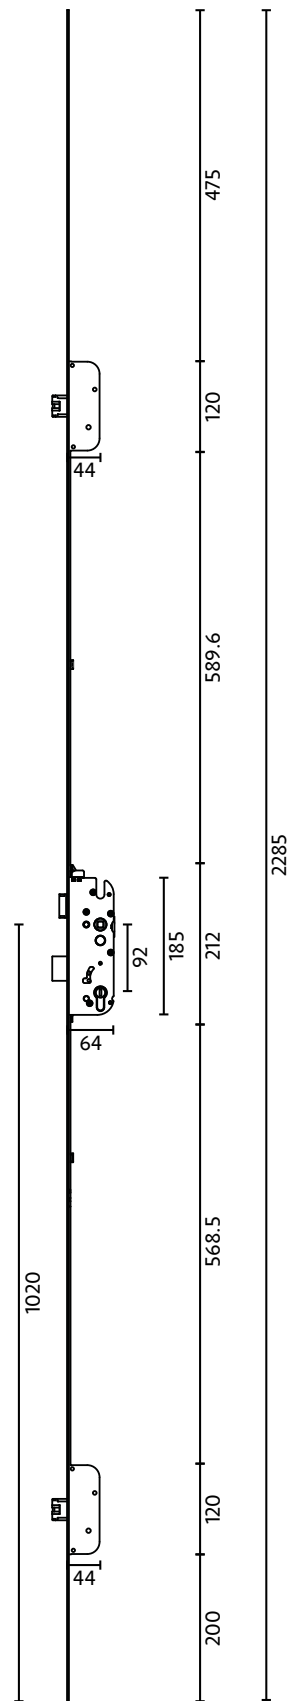

# Technical Details

## GU Secury / MODERN

The 1050 option with 2 autolock latches will help you achieve a modern front entrance door appearance that will be secure (PAS24) and functional. Simply close the door and the top and bottom latches strike the keep and fully engage and become secure deadbolts. This product has a 20mm straight through faceplate.

### LEFT-HAND SYSTEM

### RIGHT-HAND SYSTEM

LEFT HAND

RIGHT HAND