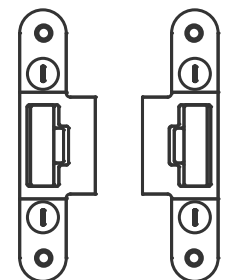

Technical Details

GU Secury Dead Bolt Keep NEW

FOR
54mm
DOORS

FOR
44mm
DOORS

LEFT-HAND SYSTEM

RIGHT-HAND SYSTEM

SASH + DOOR
HARDWARE

LEFT HAND

RIGHT HAND