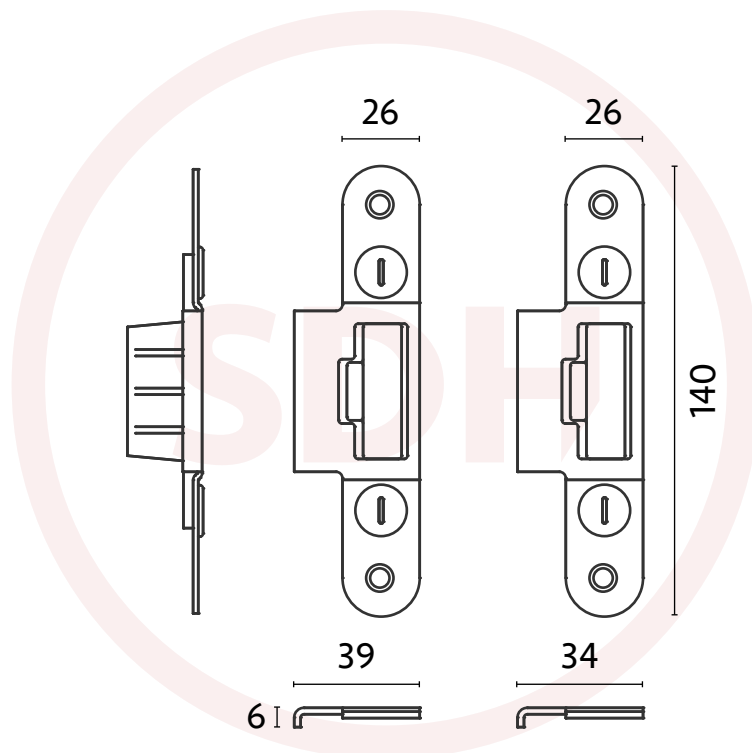

Technical Details

GU Secury Dead Bolt Keep NEW

FOR
54mm
DOORS

FOR
44mm
DOORS

LEFT-HAND SYSTEM

RIGHT-HAND SYSTEM

SASH + DOOR
HARDWARE

LEFT HAND

RIGHT HAND