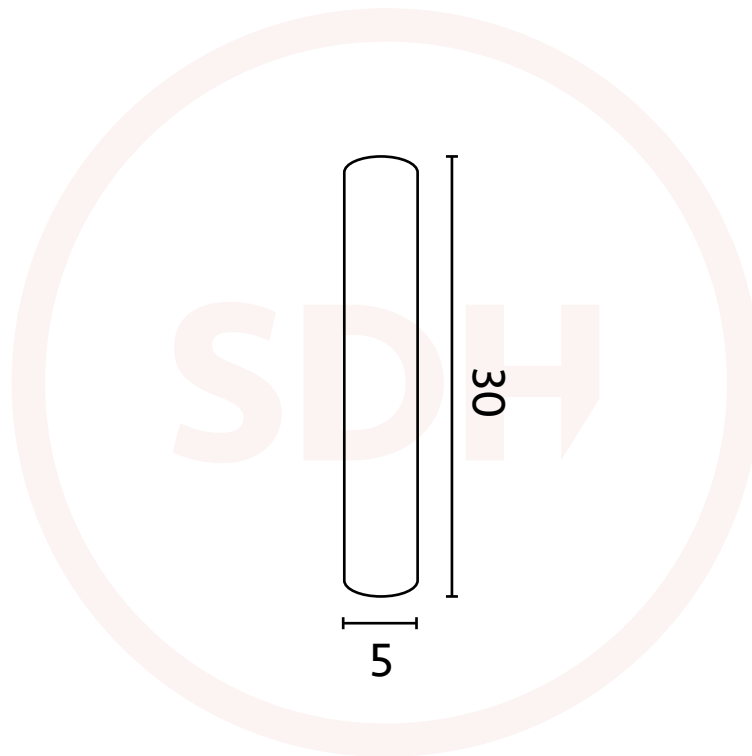

GWB Galvanised Water Bar

SASH + DOOR
HARDWARE