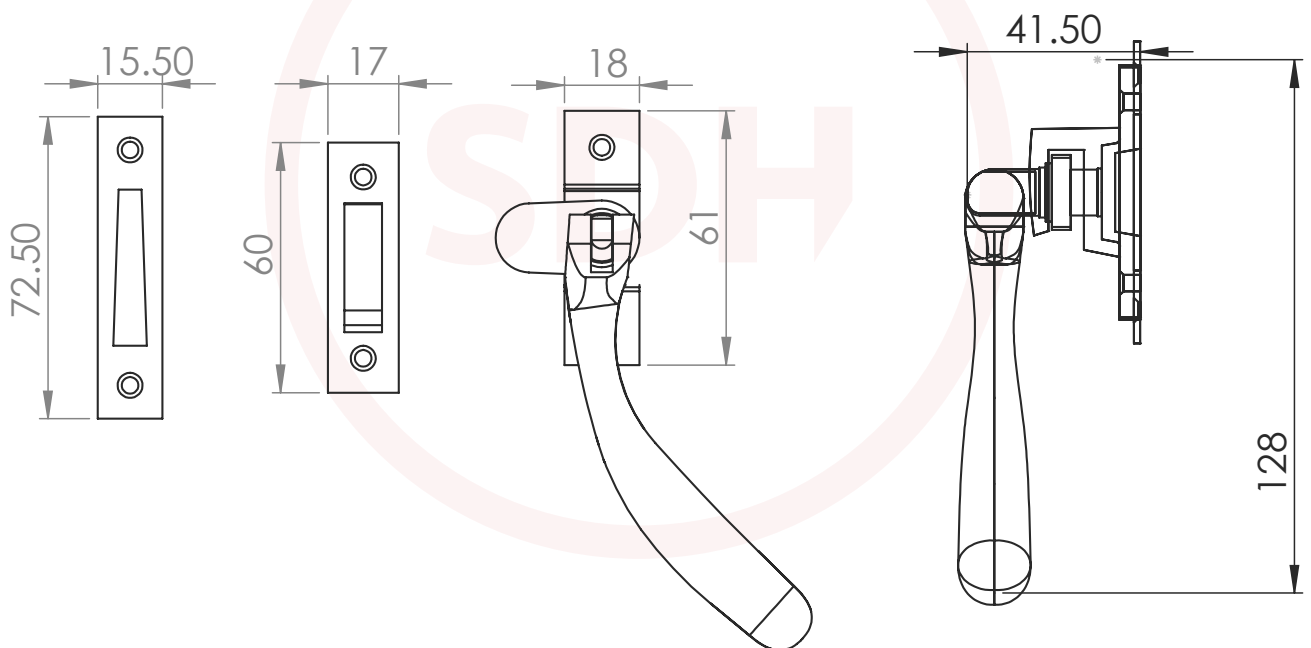

# Heritage Brass Ball Casement Fastener

SASH + DOOR  
HARDWARE