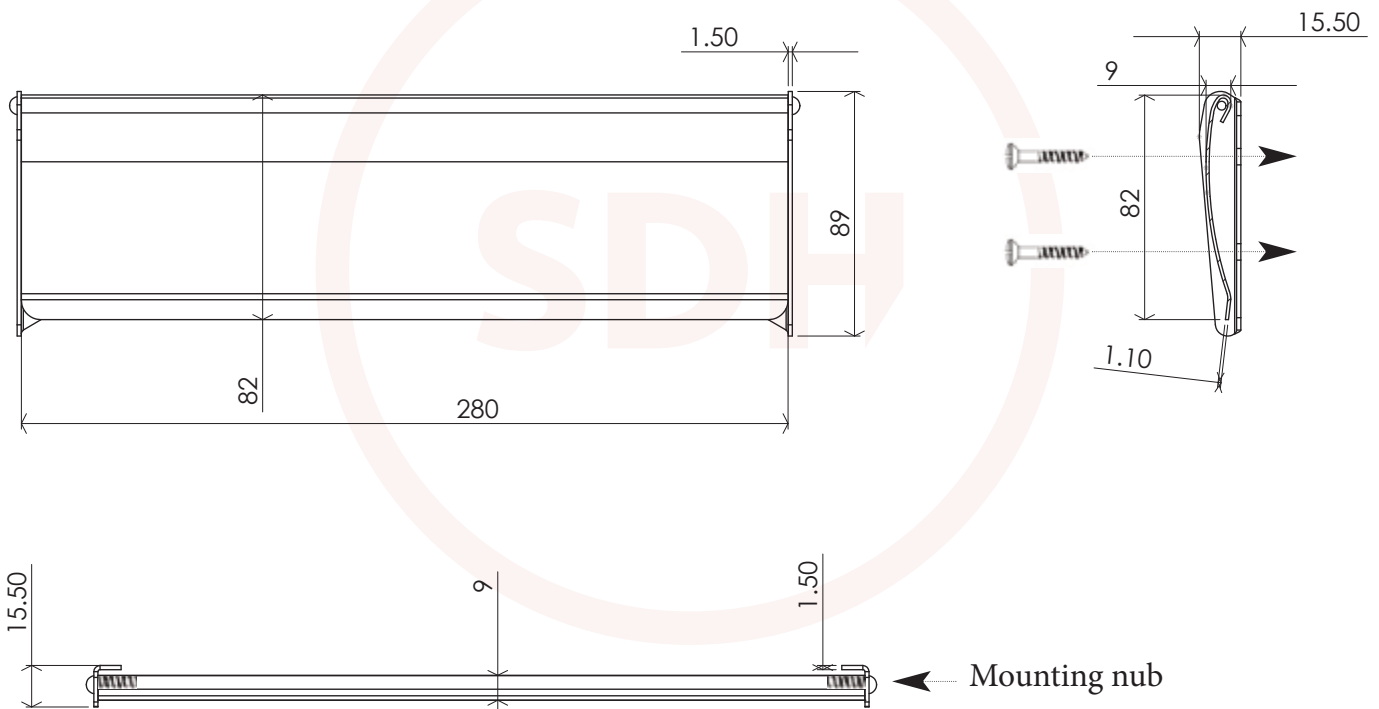

# Heritage Brass Interior Letterflap 11" x 3"

Heritage Brass

SASH + DOOR  
HARDWARE