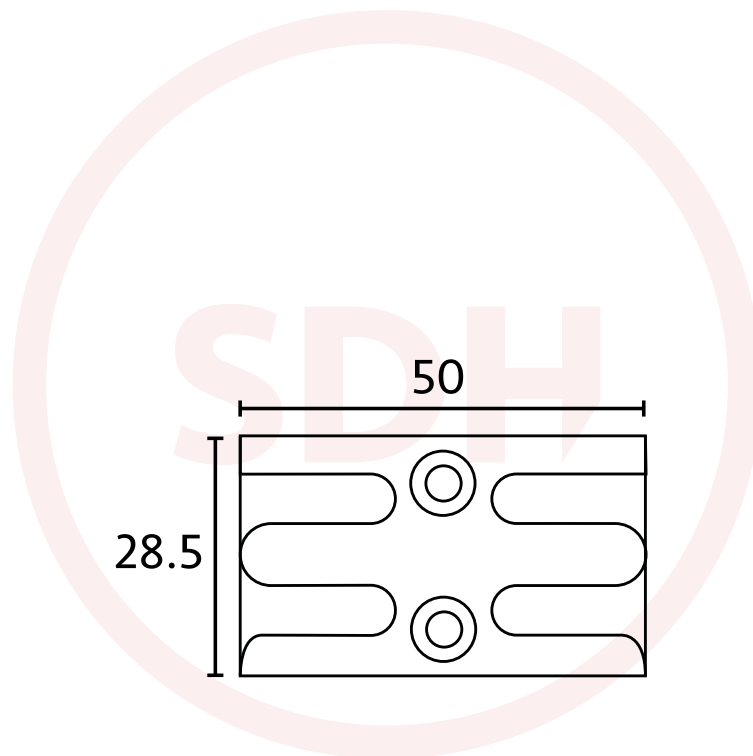

Technical Details

Maco™ Mushroom Keep

SASH + DOOR
HARDWARE