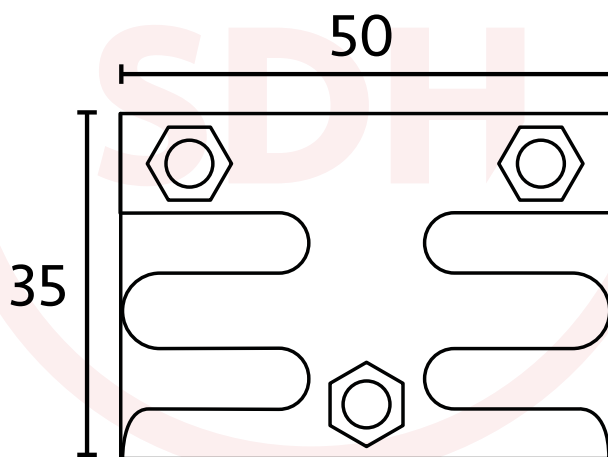

Technical Details

Maco Security Keep

SASH + DOOR
HARDWARE