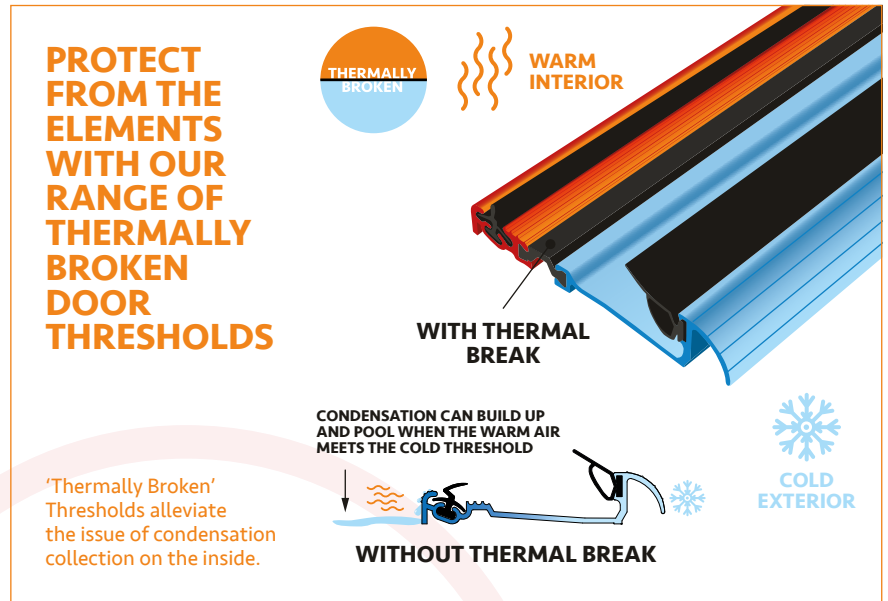

Technical Details

OUM5RITB

- Part "M" Compliant (Disabled Access)
- Suits 56mm Doors
- Accepts MWK Striker block and SDH Thimble keeps
- Self-Draining cill

SASH + DOOR
HARDWARE