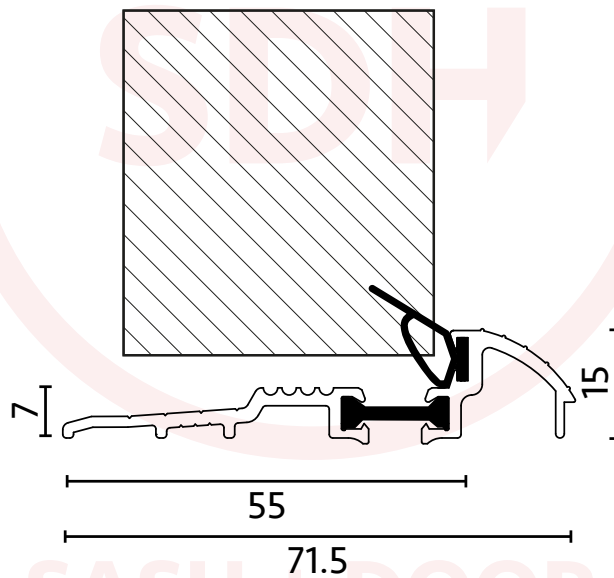

Technical Details

OUM5RITB

- Part "M" Compliant (Disabled Access)
- Suits 56mm Doors
- Accepts MWK Striker block and SDH Thimble keeps
- Self-Draining cill

SASH + DOOR
HARDWARE