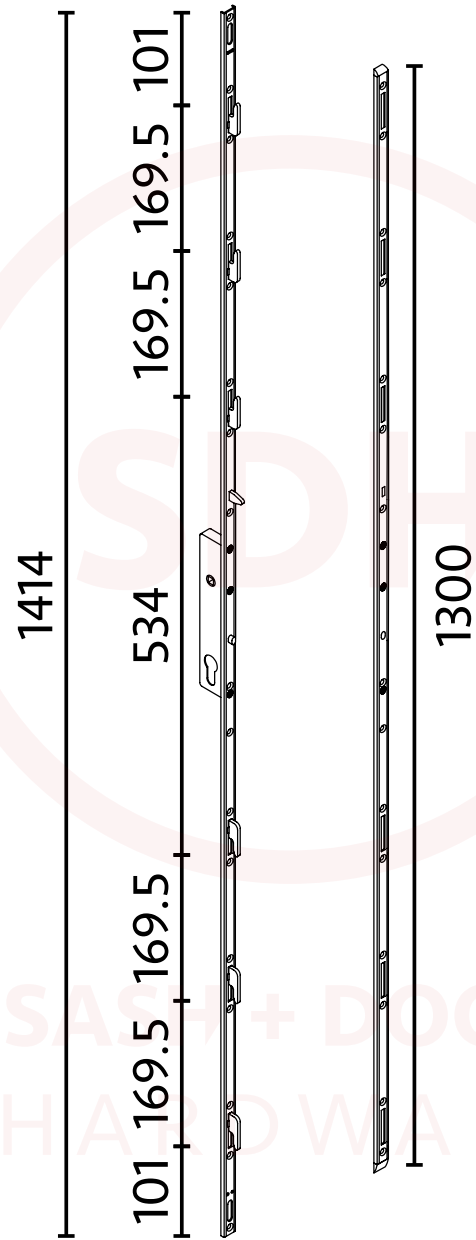

PAT6K Stainless Steel Patio Door Keep

Technical Details

Lock

Keep