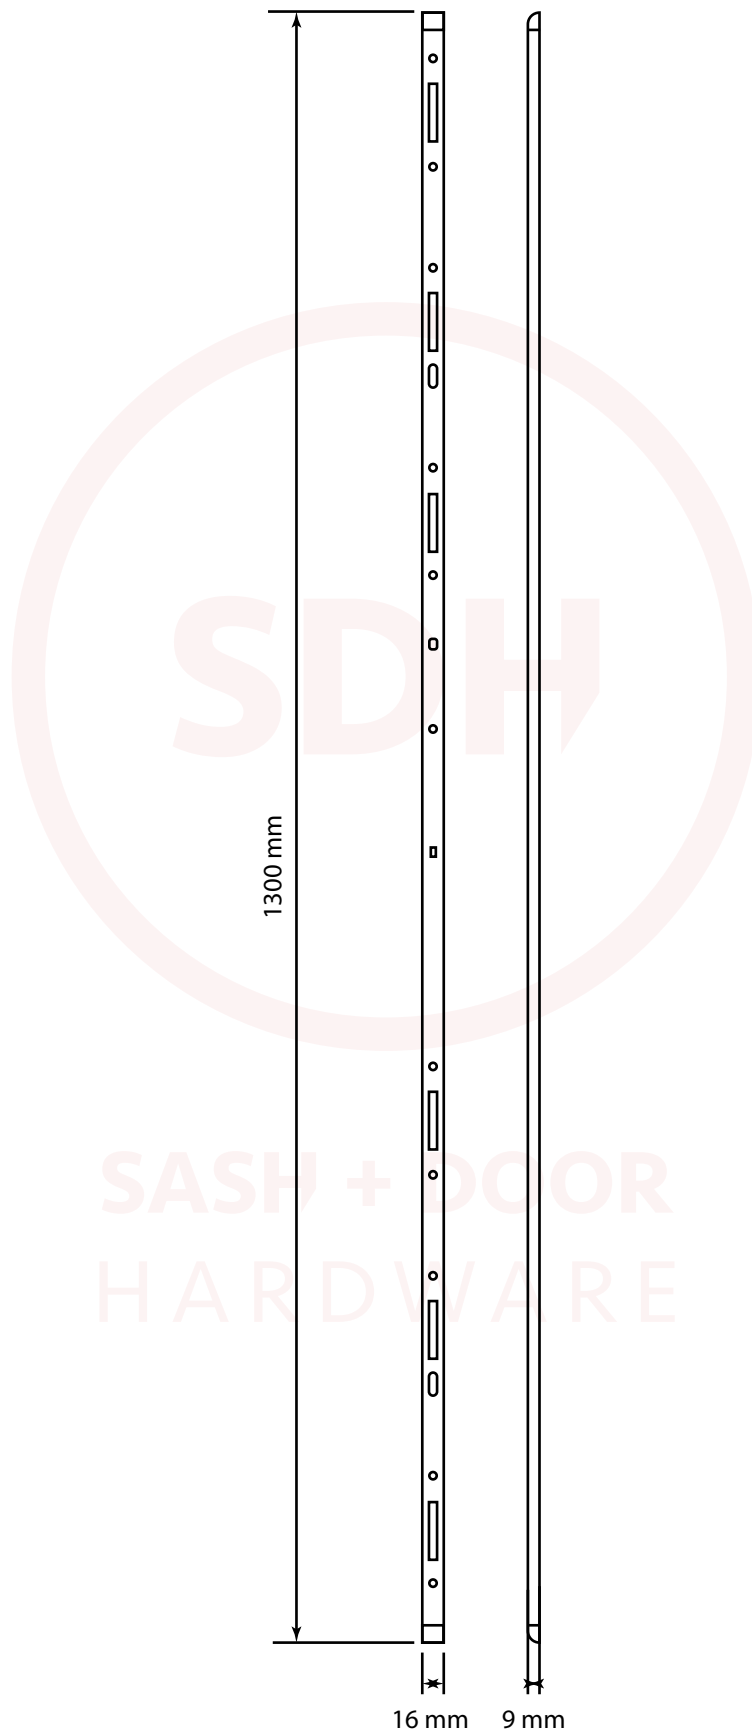

PAT6K Stainless Steel Patio Door Keep

Technical Details

Lock

Keep